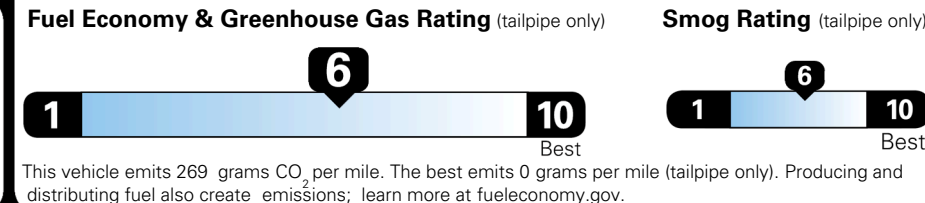

TOTAL ADDITIONAL WEIGHT:

EPA DOT Fuel Economy and Environment

Gasoline Vehicle

You save \$1,000
 in fuel costs over 5 years compared to the average new vehicle.

Annual fuel cost \$1,500

Actual results will vary for many reasons, including driving conditions and how you drive and maintain your vehicle. The average new vehicle gets 29 MPG and costs \$8,500 to fuel over 5 years. Cost estimates are based on 15,000 miles per year at \$ 3.30 per gallon. MPGe is miles per gasoline gallon equivalent. Vehicle emissions are a significant cause of climate change and smog.