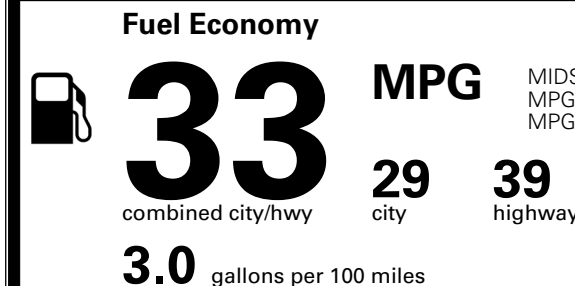

\$ 23,785.00

INLAND FREIGHT AND HANDLING

\$ 1,245.00

TOTAL MANUFACTURER'S SUGGESTED RETAIL PRICE ▶

\$ 25,030.00

*Additional terms and conditions apply.
 **Kia Connect may be currently unavailable for some Model Year 2022 and newer vehicles sold or purchased in Massachusetts; please see owners.kia.com for more information.
 NOTE: When you purchase this vehicle, Kia America, Inc. collects personal information you provide to the dealership. For information on our collection and use of personal information and your rights, please see our Privacy Policy on www.kia.com.

TOTAL ADDITIONAL WEIGHT:

EPA DOT Fuel Economy and Environment

Gasoline Vehicle

You save \$1,000
 in fuel costs over 5 years compared to the average new vehicle.

Annual fuel cost \$1,500

Actual results will vary for many reasons, including driving conditions and how you drive and maintain your vehicle. The average new vehicle gets 29 MPG and costs \$8,500 to fuel over 5 years. Cost estimates are based on 15,000 miles per year at \$ 3.30 per gallon. MPGe is miles per gasoline gallon equivalent. Vehicle emissions are a significant cause of climate change and smog.