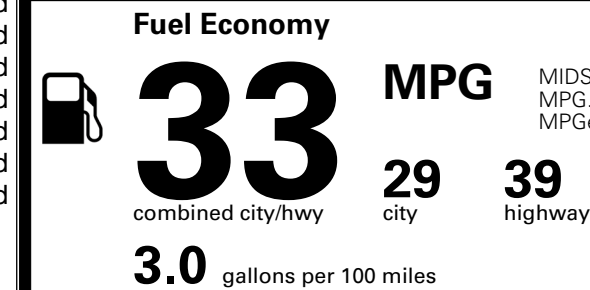

EPA DOT Fuel Economy and Environment

Gasoline Vehicle

MIDSIZE CARS range from 15 to 139 MPG. The best vehicle rates 146 MPGe.

You save $1,000
in fuel costs over 5 years compared to the average new vehicle.

Annual fuel cost
$1,500