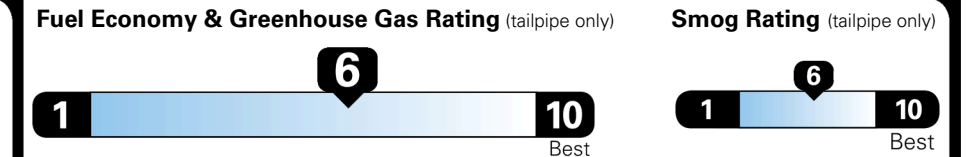

This vehicle emits 269 grams CO₂ per mile. The best emits 0 grams per mile (tailpipe only). Producing and distributing fuel also create emissions; learn more at fueleconomy.gov.

Actual results will vary for many reasons, including driving conditions and how you drive and maintain your vehicle. The average new vehicle gets 29 MPG and costs $8,500 to fuel over 5 years. Cost estimates are based on 15,000 miles per year at $ 3.30 per gallon. MPGe is miles per gasoline gallon equivalent. Vehicle emissions are a significant cause of climate change and smog.

fueleconomy.gov

Calculate personalized estimates and compare vehicles

GOVERNMENT 5-STAR SAFETY RATINGS

Overall Vehicle Score ★ ★ ★ ★ ★

Based on the combined rating of frontal, side and rollover. Should ONLY be compared to other vehicles of similar size and weight.

Frontal Driver ★ ★ ★ ★ ★

Crash Passenger ★ ★ ★ ★ ★

Based on the risk of injury in a frontal impact. Should ONLY be compared to other vehicles of similar size and weight.

Side Front seat ★ ★ ★ ★ ★

Crash Rear seat ★ ★ ★ ★ ★

Star ratings based on the risk of injury in a side impact.

Rollover ★ ★ ★ ★ ★

Star ratings based on the risk of rollover in a single-vehicle crash.

Star ratings range from 1 to 5 stars (★★★★★) with 5 being the highest.

Source: National Highway Traffic Safety Administration (NHTSA).

www.safercar.gov or 1-888-327-4236

Manufacturer's suggested retail price includes Manufacturer's recommended pre-delivery service. License and title fees, state and local taxes and other dealer installed options and accessories are not included in the manufacturer's suggested retail price.

PARTS CONTENT INFORMATION

FOR VEHICLES IN THIS CAR LINE U.S./CANADIAN PARTS CONTENT: 20 %

MAJOR SOURCES OF FOREIGN PARTS:
MEXICO: 45%
KOREA: 30%

NOTE: PARTS CONTENT DOES NOT INCLUDE FINAL ASSEMBLY, DISTRIBUTION, OR OTHER NON-PARTS COSTS.

FOR THIS VEHICLE FINAL ASSEMBLY POINT:
PESQUERIA, NL, MEXICO

COUNTRY OF ORIGIN

ENGINE (MOTOR): USA

TRANSMISSION: MEXICO