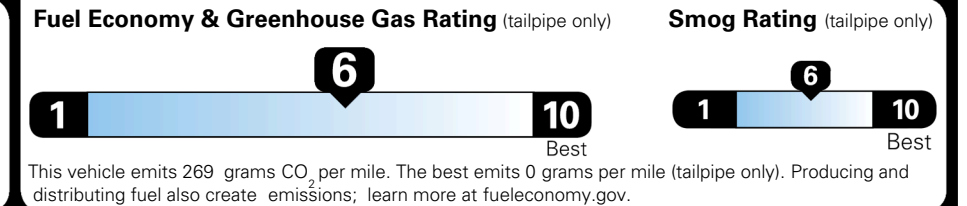

Actual results will vary for many reasons, including driving conditions and how you drive and maintain your vehicle. The average new vehicle gets 29 MPG and costs $8,500 to fuel over 5 years. Cost estimates are based on 15,000 miles per year at $ 3.30 per gallon. MPGe is miles per gasoline gallon equivalent. Vehicle emissions are a significant cause of climate change and smog.

fueleconomy.gov

Calculate personalized estimates and compare vehicles

GOVERNMENT 5-STAR SAFETY RATINGS

Overall Vehicle Score ★★★★★

Based on the combined rating of frontal, side and rollover. Should ONLY be compared to other vehicles of similar size and weight.

Frontal Driver ★★★★★

Crash Passenger ★★★★★

Based on the risk of injury in a frontal impact. Should ONLY be compared to other vehicles of similar size and weight.

Side Front seat ★★★★★

Crash Rear seat ★★★★★

Star ratings based on the risk of injury in a side impact.

Rollover ★★★★★

Star ratings based on the risk of rollover in a single-vehicle crash.

Star ratings range from 1 to 5 stars (★★★★★) with 5 being the highest.

Source: National Highway Traffic Safety Administration (NHTSA).

www.safercar.gov or 1-888-327-4236

Manufacturer's suggested retail price includes Manufacturer's recommended pre-delivery service. License and title fees, state and local taxes and other dealer installed options and accessories are not included in the manufacturer's suggested retail price.

PARTS CONTENT INFORMATION

FOR VEHICLES IN THIS CAR LINE U.S./CANADIAN PARTS CONTENT: 20 %

MAJOR SOURCES OF FOREIGN PARTS:
MEXICO: 45%
KOREA: 30%

NOTE: PARTS CONTENT DOES NOT INCLUDE FINAL ASSEMBLY, DISTRIBUTION, OR OTHER NON-PARTS COSTS.

FOR THIS VEHICLE FINAL ASSEMBLY POINT: PESQUERIA, NL, MEXICO

COUNTRY OF ORIGIN ENGINE (MOTOR): USA

TRANSMISSION: MEXICO