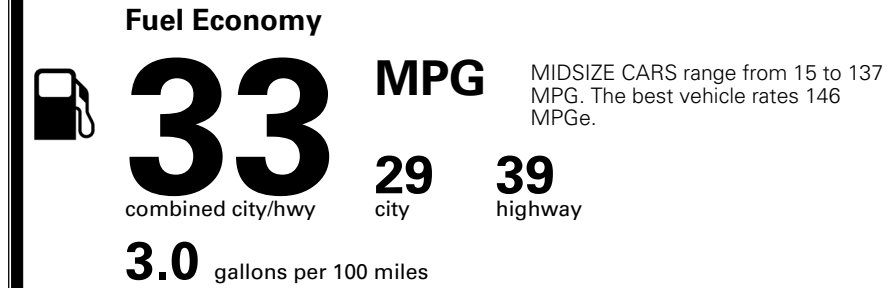

INLAND FREIGHT AND HANDLING \$ 1,245.00

TOTAL MANUFACTURER'S SUGGESTED RETAIL PRICE ▶ \$ 26,130.00

TOTAL ADDITIONAL WEIGHT:

EPA DOT Fuel Economy and Environment

Gasoline Vehicle

You save \$1,000
 in fuel costs over 5 years compared to the average new vehicle.