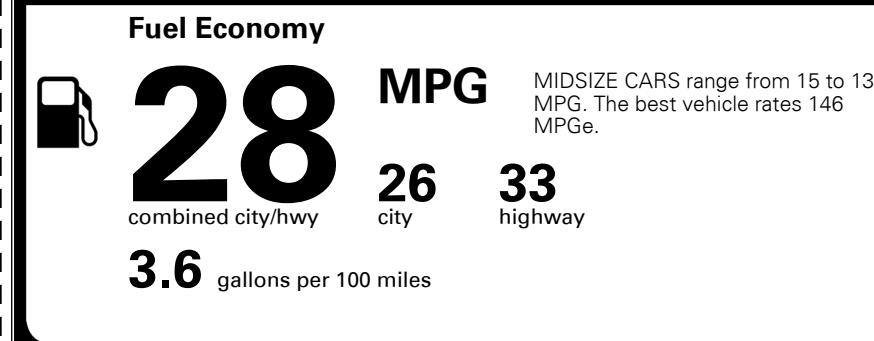

TOTAL ADDITIONAL WEIGHT: 11.4

EPA DOT Fuel Economy and Environment

Gasoline Vehicle

You spend \$250 more in fuel costs over 5 years compared to the average new vehicle.

Annual fuel cost \$1,750

Actual results will vary for many reasons, including driving conditions and how you drive and maintain your vehicle. The average new vehicle gets 29 MPG and costs \$8,500 to fuel over 5 years. Cost estimates are based on 15,000 miles per year at \$ 3.30 per gallon. MPGe is miles per gasoline gallon equivalent. Vehicle emissions are a significant cause of climate change and smog.