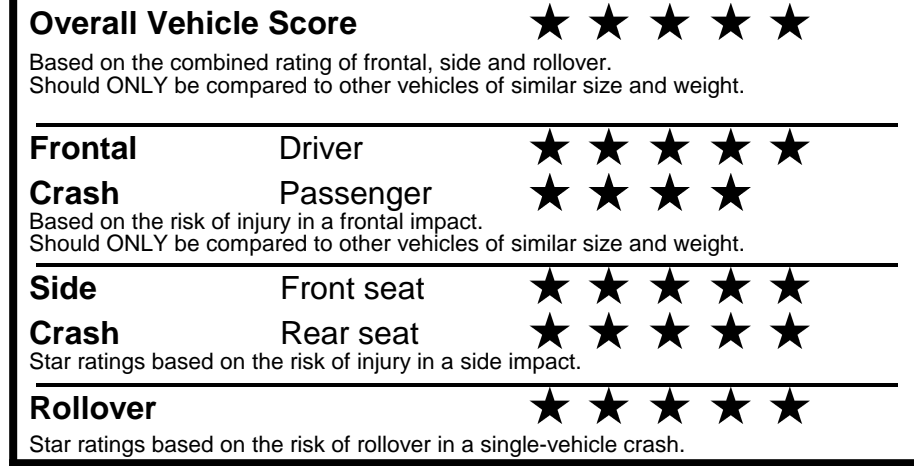

fueleconomy.gov
 Calculate personalized estimates and compare vehicles

Smartphone QR Code

GOVERNMENT 5-STAR SAFETY RATINGS

PARTS CONTENT INFORMATION

FOR VEHICLES IN THIS CAR LINE U.S./CANADIAN PARTS CONTENT: 20 %