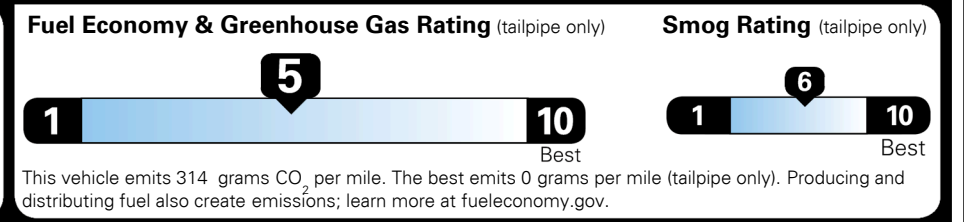

TOTAL ADDITIONAL WEIGHT: 11.4

EPA DOT Fuel Economy and Environment

Gasoline Vehicle

You spend \$250 more in fuel costs over 5 years compared to the average new vehicle.

Annual fuel cost \$1,750

Actual results will vary for many reasons, including driving conditions and how you drive and maintain your vehicle. The average new vehicle gets 29 MPG and costs \$8,500 to fuel over 5 years. Cost estimates are based on 15,000 miles per year at \$ 3.30 per gallon. MPGe is miles per gasoline gallon equivalent. Vehicle emissions are a significant cause of climate change and smog.