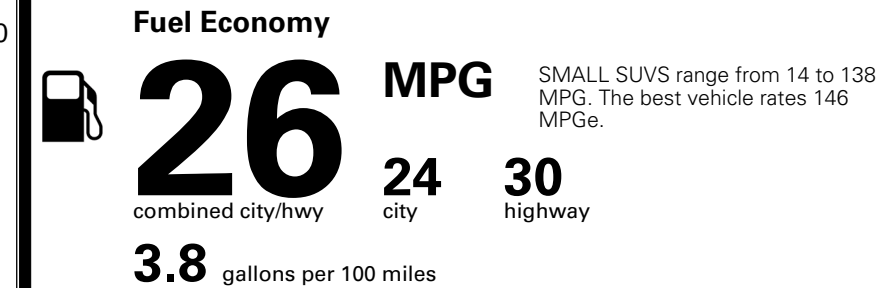

MSRP INCLUDING OPTIONS \$ 30,790.00

INLAND FREIGHT AND HANDLING \$ 1,495.00

TOTAL MANUFACTURER'S SUGGESTED RETAIL PRICE ▶ \$ 32,285.00

TOTAL ADDITIONAL WEIGHT: 6.6

*Additional terms and conditions apply.
 **Kia Connect may be currently unavailable for some Model Year 2022 and newer vehicles sold or purchased in Massachusetts; please see owners.kia.com for more information.
 NOTE: When you purchase this vehicle, Kia America, Inc. collects personal information you provide to the dealership. For information on our collection and use of personal information and your rights, please see our Privacy Policy on www.kia.com.

EPA DOT Fuel Economy and Environment

Gasoline Vehicle

You spend \$1,000 more in fuel costs over 5 years compared to the average new vehicle.

Annual fuel cost \$1,900

Actual results will vary for many reasons, including driving conditions and how you drive and maintain your vehicle. The average new vehicle gets 29 MPG and costs \$8,500 to fuel over 5 years. Cost estimates are based on 15,000 miles per year at \$ 3.30 per gallon. MPGe is miles per gasoline gallon equivalent. Vehicle emissions are a significant cause of climate change and smog.