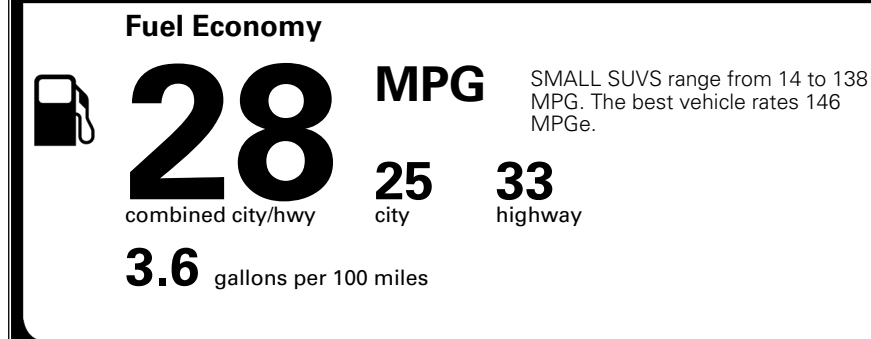

TOTAL ADDITIONAL WEIGHT: 6.6

EPA DOT Fuel Economy and Environment

Gasoline Vehicle

You spend \$250 more in fuel costs over 5 years compared to the average new vehicle.

Annual fuel cost \$1,750

Actual results will vary for many reasons, including driving conditions and how you drive and maintain your vehicle. The average new vehicle gets 29 MPG and costs \$8,500 to fuel over 5 years. Cost estimates are based on 15,000 miles per year at \$ 3.30 per gallon. MPGe is miles per gasoline gallon equivalent. Vehicle emissions are a significant cause of climate change and smog.