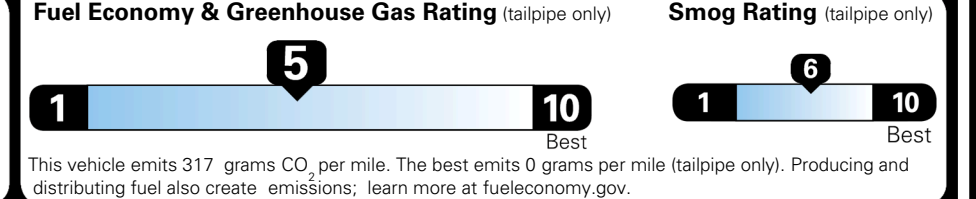

TOTAL ADDITIONAL WEIGHT: 6.6

EPA DOT Fuel Economy and Environment

Gasoline Vehicle

You spend \$250 more in fuel costs over 5 years compared to the average new vehicle.

Annual fuel cost \$1,750

Actual results will vary for many reasons, including driving conditions and how you drive and maintain your vehicle. The average new vehicle gets 29 MPG and costs \$8,500 to fuel over 5 years. Cost estimates are based on 15,000 miles per year at \$ 3.30 per gallon. MPGe is miles per gasoline gallon equivalent. Vehicle emissions are a significant cause of climate change and smog.