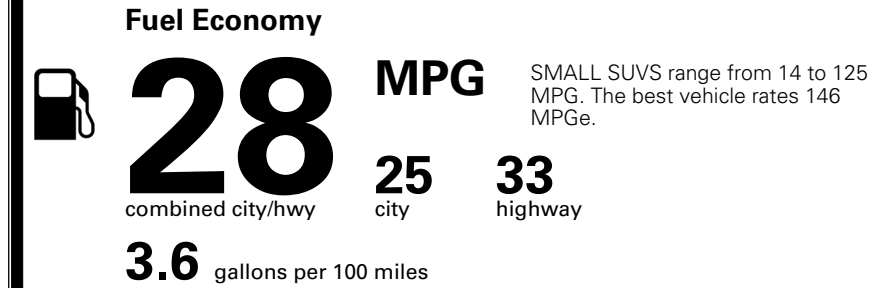

MSRP INCLUDING OPTIONS \$ 32,540.00

INLAND FREIGHT AND HANDLING \$ 1,495.00

TOTAL MANUFACTURER'S SUGGESTED RETAIL PRICE ▶ \$ 34,035.00

TOTAL ADDITIONAL WEIGHT: 15.4

EPA DOT Fuel Economy and Environment

Gasoline Vehicle