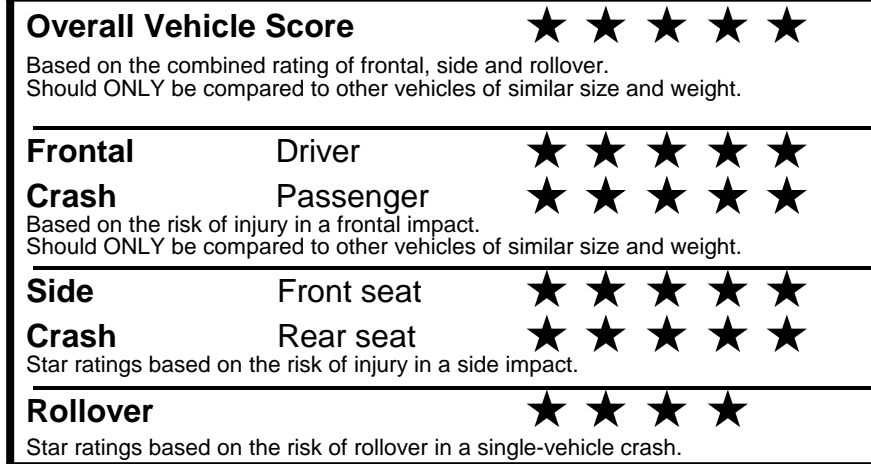

fueleconomy.gov

Calculate personalized estimates and compare vehicles

GOVERNMENT 5-STAR SAFETY RATINGS

Star ratings range from 1 to 5 stars (★★★★★) with 5 being the highest. Source: National Highway Traffic Safety Administration (NHTSA). www.safercar.gov or 1-888-327-4236