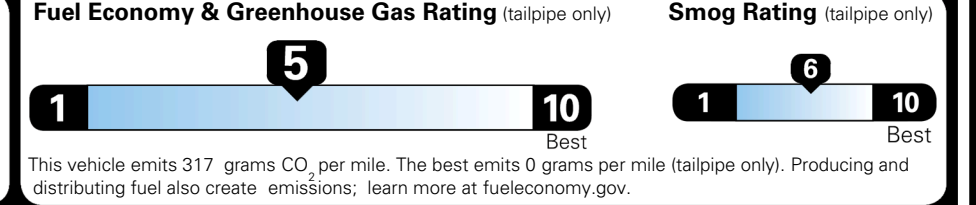

Actual results will vary for many reasons, including driving conditions and how you drive and maintain your vehicle. The average new vehicle gets 29 MPG and costs $8,500 to fuel over 5 years. Cost estimates are based on 15,000 miles per year at $ 3.30 per gallon. MPGe is miles per gasoline gallon equivalent. Vehicle emissions are a significant cause of climate change and smog.

fueleconomy.gov

Calculate personalized estimates and compare vehicles