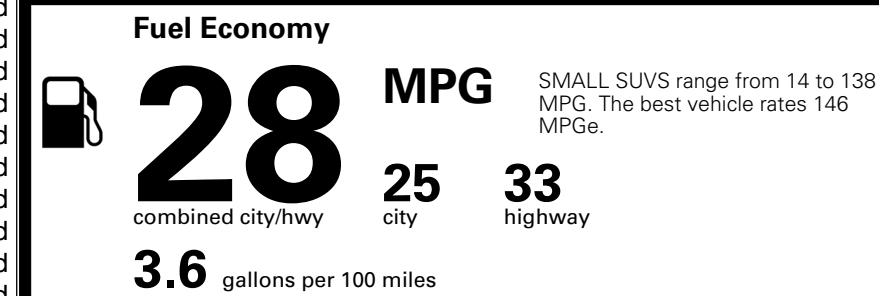

EPA DOT Fuel Economy and Environment

Gasoline Vehicle

You spend $250 more in fuel costs over 5 years compared to the average new vehicle.

Annual fuel cost $1,750