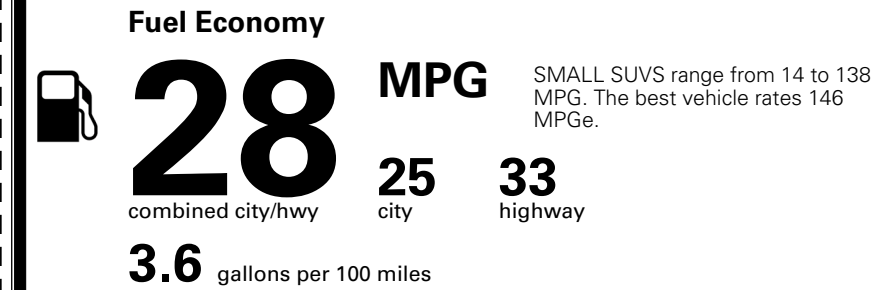

EPA DOT Fuel Economy and Environment

Gasoline Vehicle

You spend $250 more in fuel costs over 5 years compared to the average new vehicle.

Annual fuel cost $1,750