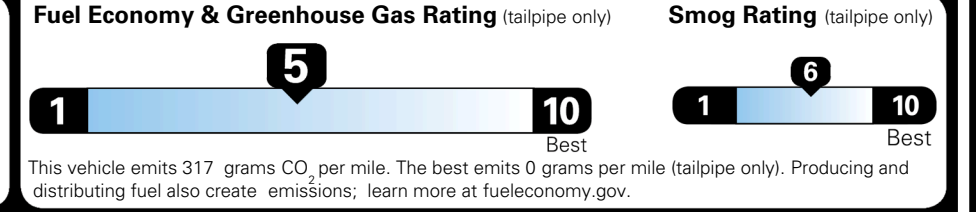

TOTAL ADDITIONAL WEIGHT: 6.6

EPA DOT Fuel Economy and Environment

Gasoline Vehicle

You spend \$250 more in fuel costs over 5 years compared to the average new vehicle.

Annual fuel cost \$1,750

Actual results will vary for many reasons, including driving conditions and how you drive and maintain your vehicle. The average new vehicle gets 29 MPG and costs \$8,500 to fuel over 5 years. Cost estimates are based on 15,000 miles per year at \$ 3.30 per gallon. MPGe is miles per gasoline gallon equivalent. Vehicle emissions are a significant cause of climate change and smog.