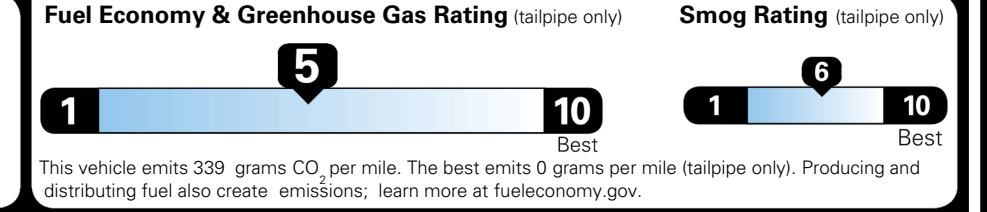

EPA DOT Fuel Economy and Environment

Gasoline Vehicle

You spend
\$1,000
 more in fuel costs
 over 5 years
 compared to the
 average new vehicle.

Annual fuel cost
\$1,900

Actual results will vary for many reasons, including driving conditions and how you drive and maintain your vehicle. The average new vehicle gets 29 MPG and costs \$8,500 to fuel over 5 years. Cost estimates are based on 15,000 miles per year at \$ 3.30 per gallon. MPGe is miles per gasoline gallon equivalent. Vehicle emissions are a significant cause of climate change and smog.