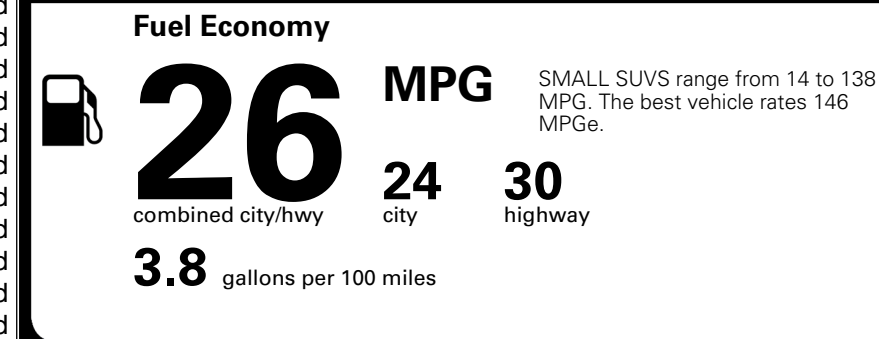

EPA DOT Fuel Economy and Environment

Gasoline Vehicle

You spend
$1,000
more in fuel costs
over 5 years
compared to the
average new vehicle.

Annual fuel cost
$1,900