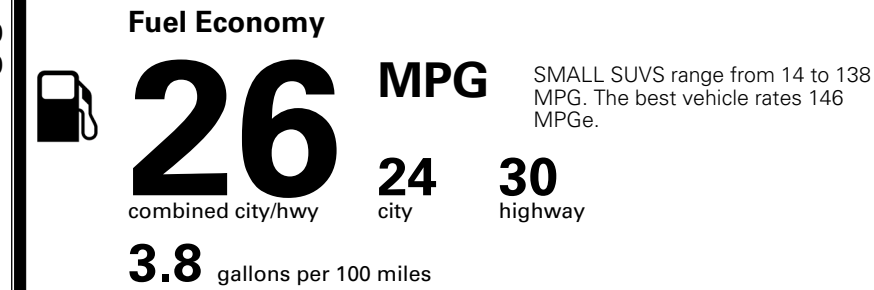

MSRP INCLUDING OPTIONS \$ 33,885.00

INLAND FREIGHT AND HANDLING \$ 1,495.00

TOTAL MANUFACTURER'S SUGGESTED RETAIL PRICE ▶ \$ 35,380.00

EPA DOT Fuel Economy and Environment

Gasoline Vehicle

You spend \$1,000 more in fuel costs over 5 years compared to the average new vehicle.