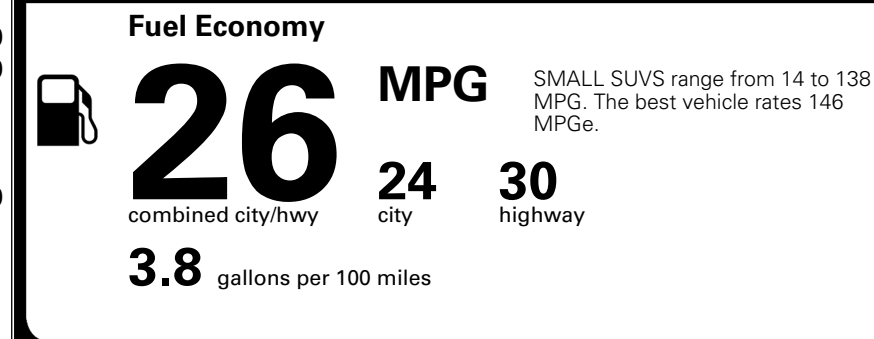

WARRANTY
 10 Year/100,000 Mile Limited Powertrain Warranty
 5 Year/60,000 Mile Limited Basic Warranty
 5 Year/60,000 Mile Roadside Assistance

MANUFACTURER'S SUGGESTED RETAIL PRICE ►

ADDITIONAL INSTALLED EQUIPMENT:
 (In addition to or in place of standard features)
 Glacial White Pearl Paint \$495.00
 X-Line Premium Package \$1,500.00
 - Panoramic Sunroof w/ Power Sunshade
 - Smart Power Liftgate
 - LED Interior Lighting
 Carpeted Floor Mats \$200.00

MSRP INCLUDING OPTIONS \$35,285.00

INLAND FREIGHT AND HANDLING \$1,495.00

TOTAL MANUFACTURER'S SUGGESTED RETAIL PRICE ► \$36,780.00

EPA DOT Fuel Economy and Environment

Gasoline Vehicle

You spend \$1,000 more in fuel costs over 5 years compared to the average new vehicle.