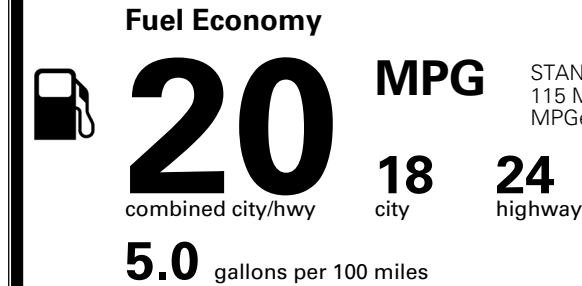

MSRP INCLUDING OPTIONS

\$ 48,100.00

INLAND FREIGHT AND HANDLING

\$ 1,545.00

TOTAL MANUFACTURER'S SUGGESTED RETAIL PRICE ▶

\$ 49,645.00

TOTAL ADDITIONAL WEIGHT: 9.0

EPA DOT Fuel Economy and Environment

Gasoline Vehicle

STANDARD SUVS range from 13 to 115 MPG. The best vehicle rates 146 MPGe.

You spend
\$3,500
 more in fuel costs
 over 5 years
 compared to the
 average new vehicle.

Annual fuel cost
\$2,300