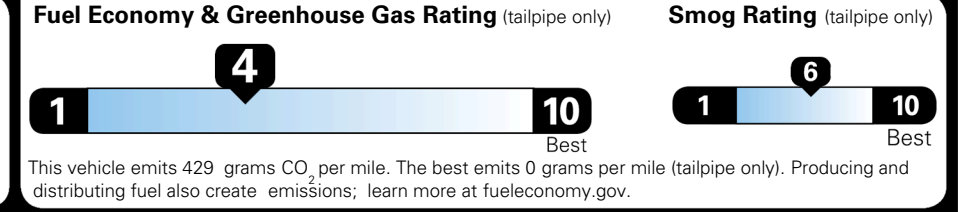

Actual results will vary for many reasons, including driving conditions and how you drive and maintain your vehicle. The average new vehicle gets 29 MPG and costs $8,000 to fuel over 5 years. Cost estimates are based on 15,000 miles per year at $ 3.10 per gallon. MPGe is miles per gasoline gallon equivalent. Vehicle emissions are a significant cause of climate change and smog.

fueleconomy.gov

Calculate personalized estimates and compare vehicles

GOVERNMENT 5-STAR SAFETY RATINGS

Overall Vehicle Score	Not Rated	
Based on the combined rating of frontal, side and rollover. Should ONLY be compared to other vehicles of similar size and weight.		
Frontal	Driver	Not Rated
Crash	Passenger	Not Rated
Based on the risk of injury in a frontal impact. Should ONLY be compared to other vehicles of similar size and weight.		
Side	Front seat	Not Rated
Crash	Rear seat	Not Rated
Star ratings based on the risk of injury in a side impact.		
Rollover	Not Rated	
Star ratings based on the risk of rollover in a single-vehicle crash.		

Star ratings range from 1 to 5 stars (★★★★★) with 5 being the highest.
Source: National Highway Traffic Safety Administration (NHTSA).
www.safercar.gov or 1-888-327-4236

Manufacturer's suggested retail price includes Manufacturer's recommended pre-delivery service. License and title fees, state and local taxes and other dealer installed options and accessories are not included in the manufacturer's suggested retail price.

PARTS CONTENT INFORMATION

FOR VEHICLES IN THIS CAR LINE U.S./CANADIAN PARTS CONTENT: 50 %

MAJOR SOURCES OF FOREIGN PARTS: KOREA: 35%

NOTE: PARTS CONTENT DOES NOT INCLUDE FINAL ASSEMBLY, DISTRIBUTION, OR OTHER NON-PARTS COSTS.

FOR THIS VEHICLE FINAL ASSEMBLY POINT: WEST POINT, GA, USA

COUNTRY OF ORIGIN ENGINE (MOTOR): KOREA

TRANSMISSION: USA