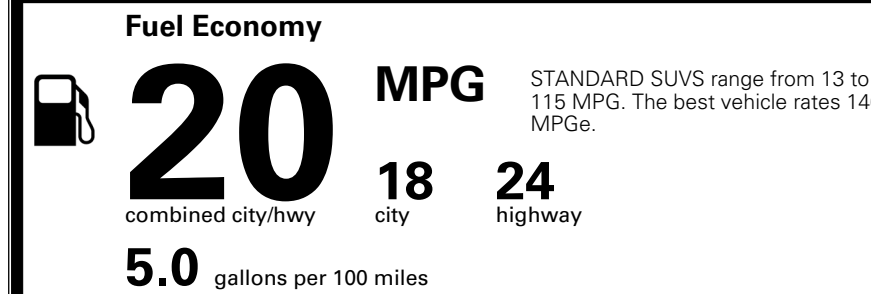

EPA DOT Fuel Economy and Environment

Gasoline Vehicle

You spend \$3,500 more in fuel costs over 5 years compared to the average new vehicle.

Annual fuel cost \$2,300

Actual results will vary for many reasons, including driving conditions and how you drive and maintain your vehicle. The average new vehicle gets 29 MPG and costs \$8,000 to fuel over 5 years. Cost estimates are based on 15,000 miles per year at \$ 3.10 per gallon. MPGe is miles per gasoline gallon equivalent. Vehicle emissions are a significant cause of climate change and smog.