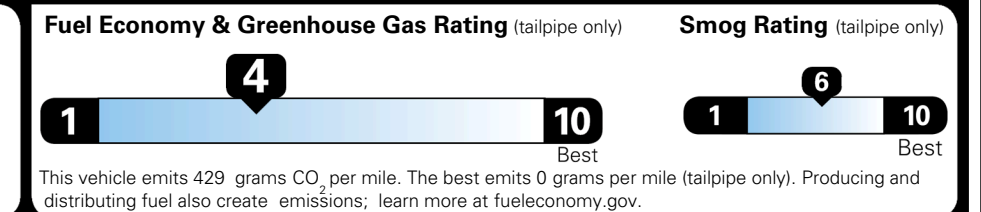

\$495.00
 \$625.00
 \$250.00

MSRP INCLUDING OPTIONS

\$ 48,660.00

INLAND FREIGHT AND HANDLING

\$ 1,545.00

TOTAL MANUFACTURER'S SUGGESTED RETAIL PRICE ▶

\$ 50,205.00

TOTAL ADDITIONAL WEIGHT: 7.2

EPA DOT Fuel Economy and Environment

Gasoline Vehicle

You spend
\$3,500
 more in fuel costs
 over 5 years
 compared to the
 average new vehicle.

Annual fuel cost
\$2,300

Actual results will vary for many reasons, including driving conditions and how you drive and maintain your vehicle. The average new vehicle gets 29 MPG and costs \$8,000 to fuel over 5 years. Cost estimates are based on 15,000 miles per year at \$ 3.10 per gallon. MPGe is miles per gasoline gallon equivalent. Vehicle emissions are a significant cause of climate change and smog.