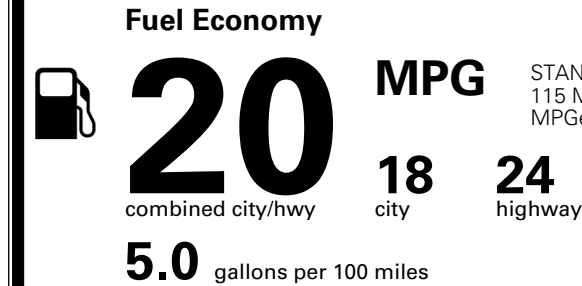

EPA DOT Fuel Economy and Environment

Gasoline Vehicle

STANDARD SUVs range from 12 to 115 MPG. The best vehicle rates 146 MPGe.

You spend
$4,000
more in fuel costs
over 5 years
compared to the
average new vehicle.

Annual fuel cost
$2,500