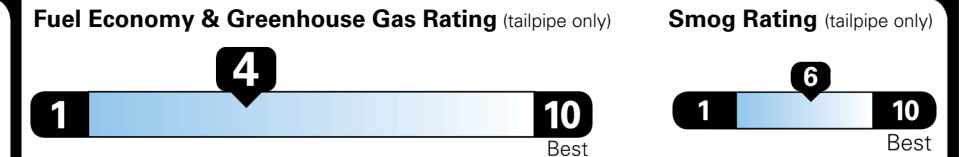

This vehicle emits 429 grams CO₂ per mile. The best emits 0 grams per mile (tailpipe only). Producing and distributing fuel also create emissions; learn more at fueleconomy.gov.

Actual results will vary for many reasons, including driving conditions and how you drive and maintain your vehicle. The average new vehicle gets 29 MPG and costs $8,500 to fuel over 5 years. Cost estimates are based on 15,000 miles per year at $ 3.30 per gallon. MPGe is miles per gasoline gallon equivalent. Vehicle emissions are a significant cause of climate change and smog.

fueleconomy.gov

Calculate personalized estimates and compare vehicles

GOVERNMENT 5-STAR SAFETY RATINGS

Overall Vehicle Score Not Rated

Based on the combined rating of frontal, side and rollover.
Should ONLY be compared to other vehicles of similar size and weight.

Frontal Driver Not Rated

Crash Passenger Not Rated

Based on the risk of injury in a frontal impact.
Should ONLY be compared to other vehicles of similar size and weight.

Side Front seat Not Rated

Crash Rear seat Not Rated

Star ratings based on the risk of injury in a side impact.

Rollover Not Rated

Star ratings based on the risk of rollover in a single-vehicle crash.

Star ratings range from 1 to 5 stars (★★★★★) with 5 being the highest.

Source: National Highway Traffic Safety Administration (NHTSA).

www.safercar.gov or 1-888-327-4236

Manufacturer's suggested retail price includes Manufacturer's recommended pre-delivery service. License and title fees, state and local taxes and other dealer installed options and accessories are not included in the manufacturer's suggested retail price.

PARTS CONTENT INFORMATION

FOR VEHICLES IN THIS CAR LINE U.S./CANADIAN PARTS CONTENT: 50 %

MAJOR SOURCES OF FOREIGN PARTS: KOREA: 35%

NOTE: PARTS CONTENT DOES NOT INCLUDE FINAL ASSEMBLY, DISTRIBUTION, OR OTHER NON-PARTS COSTS.

FOR THIS VEHICLE FINAL ASSEMBLY POINT: WEST POINT, GA, USA

COUNTRY OF ORIGIN

ENGINE (MOTOR): KOREA

TRANSMISSION: USA