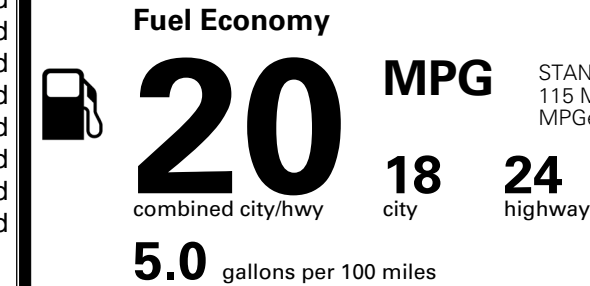

\$495.00
 \$625.00
 \$250.00

MSRP INCLUDING OPTIONS

\$ 48,660.00

INLAND FREIGHT AND HANDLING

\$ 1,545.00

TOTAL MANUFACTURER'S SUGGESTED RETAIL PRICE ▶

\$ 50,205.00

TOTAL ADDITIONAL WEIGHT: 7.2

EPA DOT Fuel Economy and Environment

Gasoline Vehicle

STANDARD SUVS range from 13 to 115 MPG. The best vehicle rates 146 MPGe.

You spend
\$3,500
 more in fuel costs
 over 5 years
 compared to the
 average new vehicle.