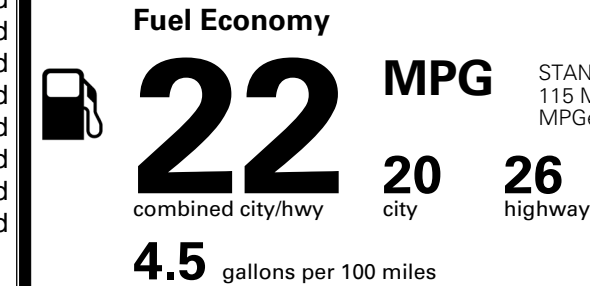

MSRP INCLUDING OPTIONS

\$ 42,965.00

INLAND FREIGHT AND HANDLING

\$ 1,545.00

TOTAL MANUFACTURER'S SUGGESTED RETAIL PRICE ▶

\$ 44,510.00

TOTAL ADDITIONAL WEIGHT: 7.2

*Additional terms and conditions apply.

EPA DOT Fuel Economy and Environment

Gasoline Vehicle

STANDARD SUVs range from 12 to 115 MPG. The best vehicle rates 146 MPGe.

You spend
\$2,750
 more in fuel costs
 over 5 years
 compared to the
 average new vehicle.