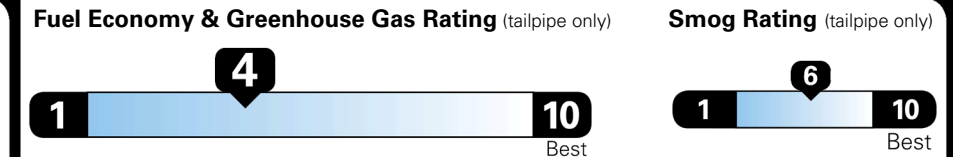

This vehicle emits 395 grams CO₂ per mile. The best emits 0 grams per mile (tailpipe only). Producing and distributing fuel also create emissions; learn more at fueleconomy.gov.

Actual results will vary for many reasons, including driving conditions and how you drive and maintain your vehicle. The average new vehicle gets 29 MPG and costs $8,500 to fuel over 5 years. Cost estimates are based on 15,000 miles per year at $ 3.30 per gallon. MPGe is miles per gasoline gallon equivalent. Vehicle emissions are a significant cause of climate change and smog.

fueleconomy.gov

Calculate personalized estimates and compare vehicles

GOVERNMENT 5-STAR SAFETY RATINGS

Overall Vehicle Score Not Rated

Based on the combined rating of frontal, side and rollover. Should ONLY be compared to other vehicles of similar size and weight.

Frontal Driver Not Rated

Crash Passenger Not Rated

Based on the risk of injury in a frontal impact. Should ONLY be compared to other vehicles of similar size and weight.

Side Front seat Not Rated

Crash Rear seat Not Rated

Star ratings based on the risk of injury in a side impact.

Rollover Not Rated

Star ratings based on the risk of rollover in a single-vehicle crash.

Star ratings range from 1 to 5 stars (★★★★★) with 5 being the highest.

Source: National Highway Traffic Safety Administration (NHTSA).

www.safercar.gov or 1-888-327-4236

Manufacturer's suggested retail price includes Manufacturer's recommended pre-delivery service. License and title fees, state and local taxes and other dealer installed options and accessories are not included in the manufacturer's suggested retail price.

PARTS CONTENT INFORMATION

FOR VEHICLES IN THIS CAR LINE U.S./CANADIAN PARTS CONTENT: 50 %

MAJOR SOURCES OF FOREIGN PARTS: KOREA: 35%

NOTE: PARTS CONTENT DOES NOT INCLUDE FINAL ASSEMBLY, DISTRIBUTION, OR OTHER NON-PARTS COSTS.

FOR THIS VEHICLE FINAL ASSEMBLY POINT: WEST POINT, GA, USA

COUNTRY OF ORIGIN

ENGINE (MOTOR): KOREA

TRANSMISSION: USA