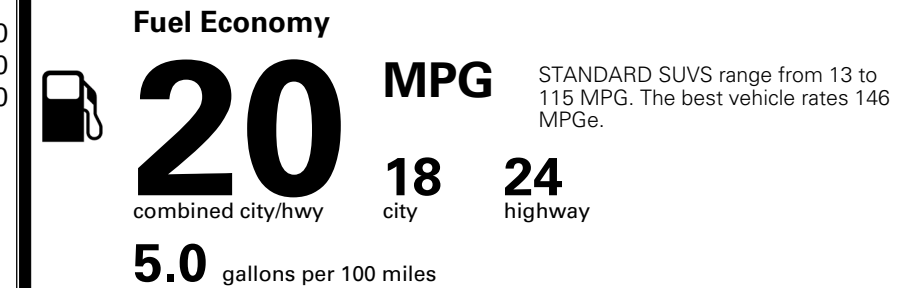

TOTAL ADDITIONAL WEIGHT: 18.0

EPA DOT Fuel Economy and Environment

Gasoline Vehicle

You spend
\$3,500
 more in fuel costs
 over 5 years
 compared to the
 average new vehicle.

Annual fuel cost
\$2,300

Actual results will vary for many reasons, including driving conditions and how you drive and maintain your vehicle. The average new vehicle gets 29 MPG and costs \$8,000 to fuel over 5 years. Cost estimates are based on 15,000 miles per year at \$ 3.10 per gallon. MPGe is miles per gasoline gallon equivalent. Vehicle emissions are a significant cause of climate change and smog.