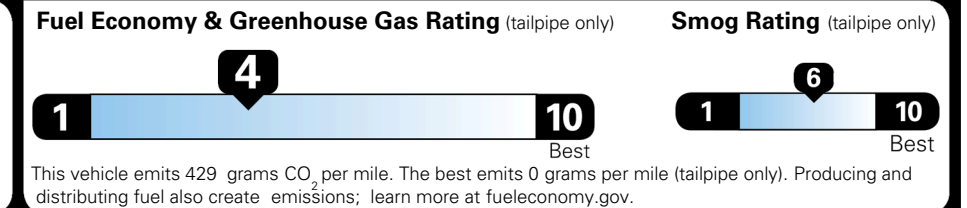

TOTAL ADDITIONAL WEIGHT: 18.0

EPA DOT Fuel Economy and Environment

Gasoline Vehicle

You spend
\$3,500
 more in fuel costs
 over 5 years
 compared to the
 average new vehicle.

Annual fuel cost
\$2,300

Actual results will vary for many reasons, including driving conditions and how you drive and maintain your vehicle. The average new vehicle gets 29 MPG and costs \$8,000 to fuel over 5 years. Cost estimates are based on 15,000 miles per year at \$ 3.10 per gallon. MPGe is miles per gasoline gallon equivalent. Vehicle emissions are a significant cause of climate change and smog.