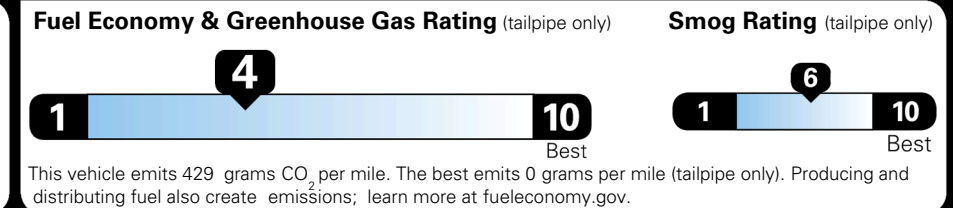

EPA DOT Fuel Economy and Environment

Gasoline Vehicle

You spend
\$3,500
 more in fuel costs
 over 5 years
 compared to the
 average new vehicle.

Annual fuel cost
\$2,300

Actual results will vary for many reasons, including driving conditions and how you drive and maintain your vehicle. The average new vehicle gets 29 MPG and costs \$8,000 to fuel over 5 years. Cost estimates are based on 15,000 miles per year at \$ 3.10 per gallon. MPGe is miles per gasoline gallon equivalent. Vehicle emissions are a significant cause of climate change and smog.