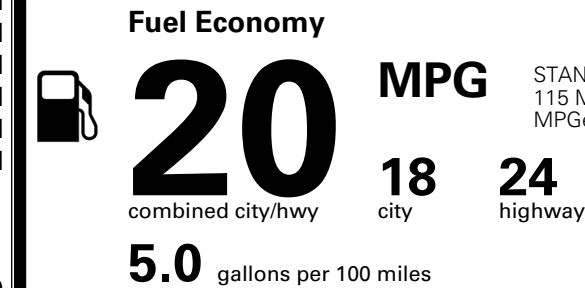

EPA DOT Fuel Economy and Environment

Gasoline Vehicle

You spend
\$3,500
 more in fuel costs
 over 5 years
 compared to the
 average new vehicle.

Annual fuel cost
\$2,300

Actual results will vary for many reasons, including driving conditions and how you drive and maintain your vehicle. The average new vehicle gets 29 MPG and costs \$8,000 to fuel over 5 years. Cost estimates are based on 15,000 miles per year at \$ 3.10 per gallon. MPGe is miles per gasoline gallon equivalent. Vehicle emissions are a significant cause of climate change and smog.