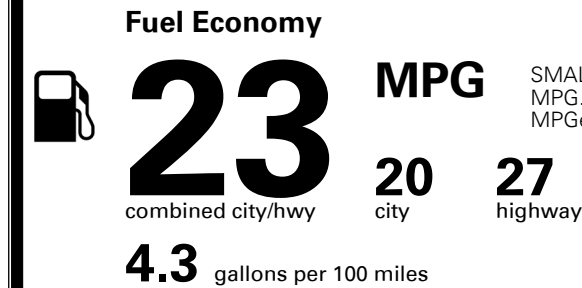

EPA DOT Fuel Economy and Environment

Gasoline Vehicle

SMALL SUVs range from 14 to 125 MPG. The best vehicle rates 146 MPGe.

You spend $2,250 more in fuel costs over 5 years compared to the average new vehicle.

Annual fuel cost $2,150

Fuel Economy & Greenhouse Gas Rating (tailpipe only) **Smog Rating** (tailpipe only)