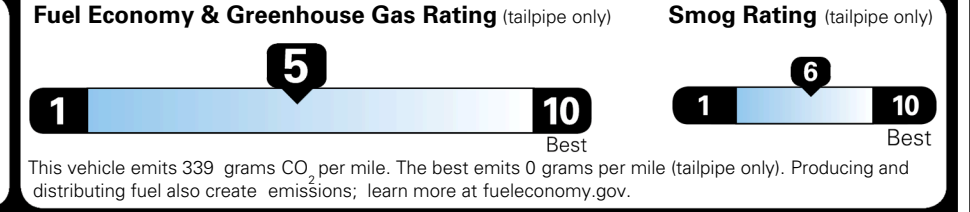

TOTAL ADDITIONAL WEIGHT: 12.7

EPA DOT Fuel Economy and Environment

Gasoline Vehicle

You spend \$1,000 more in fuel costs over 5 years compared to the average new vehicle.

Annual fuel cost \$1,900

Actual results will vary for many reasons, including driving conditions and how you drive and maintain your vehicle. The average new vehicle gets 29 MPG and costs \$8,500 to fuel over 5 years. Cost estimates are based on 15,000 miles per year at \$ 3.30 per gallon. MPGe is miles per gasoline gallon equivalent. Vehicle emissions are a significant cause of climate change and smog.