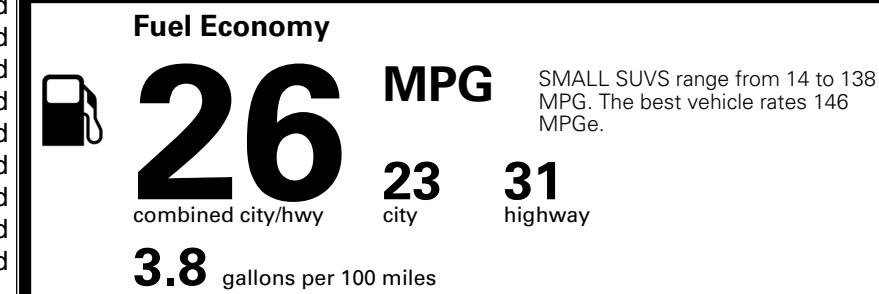

TOTAL ADDITIONAL WEIGHT: 12.7

EPA DOT Fuel Economy and Environment

Gasoline Vehicle

You spend \$1,000 more in fuel costs over 5 years compared to the average new vehicle.

Annual fuel cost \$1,900

Actual results will vary for many reasons, including driving conditions and how you drive and maintain your vehicle. The average new vehicle gets 29 MPG and costs \$8,500 to fuel over 5 years. Cost estimates are based on 15,000 miles per year at \$ 3.30 per gallon. MPGe is miles per gasoline gallon equivalent. Vehicle emissions are a significant cause of climate change and smog.