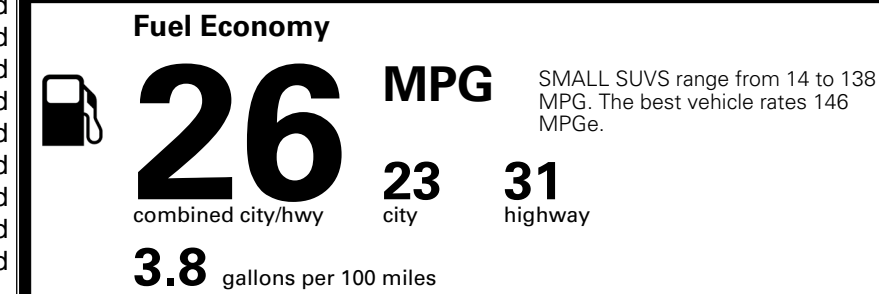

WARRANTY

10 Year/100,000 Mile Limited Powertrain Warranty
5 Year/60,000 Mile Limited Basic Warranty
5 Year/60,000 Mile Roadside Assistance

MANUFACTURER'S SUGGESTED RETAIL PRICE ▶

$ 35,290.00

COMPARE S FWD FEATURES

Added to/in place of standard LX FWD features

- 18" Alloy Wheels
- Roof Rails
- Parking Distance Warning-Forward/Reverse
- SynTex Seating Material
- Power Adj. Driver's Seat w/ Power Lumbar
- Wireless Phone Charger
- Heated Front Seats
- Dual-Zone Automatic Climate Control

Included
Included
Included
Included
Included
Included
Included
Included

ADDITIONAL INSTALLED EQUIPMENT:
(In addition to or in place of standard features)
All Weather Floor Mats

$265.00

MSRP INCLUDING OPTIONS

$ 35,555.00

INLAND FREIGHT AND HANDLING

$ 1,495.00

TOTAL MANUFACTURER'S SUGGESTED RETAIL PRICE ▶

$ 37,050.00

*Additional terms and conditions apply.

**Kia Connect may be currently unavailable for some Model Year 2022 and newer vehicles sold or purchased in Massachusetts; please see owners.kia.com for more information.

NOTE: When you purchase this vehicle, Kia America, Inc. collects personal information you provide to the dealership. For information on our collection and use of personal information and your rights, please see our Privacy Policy on www.kia.com.

TOTAL ADDITIONAL WEIGHT: 10.1

EPA DOT Fuel Economy and Environment

Gasoline Vehicle