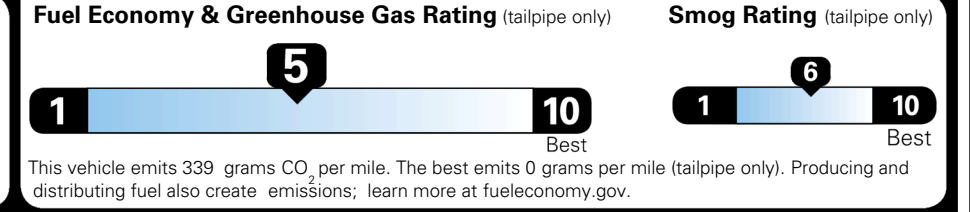

TOTAL ADDITIONAL WEIGHT: 10.1

EPA DOT Fuel Economy and Environment

Gasoline Vehicle

You spend \$1,000 more in fuel costs over 5 years compared to the average new vehicle.

Annual fuel cost \$1,900

Actual results will vary for many reasons, including driving conditions and how you drive and maintain your vehicle. The average new vehicle gets 29 MPG and costs \$8,500 to fuel over 5 years. Cost estimates are based on 15,000 miles per year at \$ 3.30 per gallon. MPGe is miles per gasoline gallon equivalent. Vehicle emissions are a significant cause of climate change and smog.