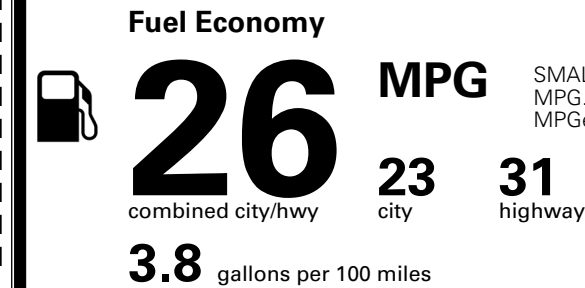

TOTAL ADDITIONAL WEIGHT: 11.6

EPA DOT Fuel Economy and Environment

Gasoline Vehicle

SMALL SUVs range from 14 to 125 MPG. The best vehicle rates 146 MPGe.

You spend
\$1,000
 more in fuel costs
 over 5 years
 compared to the
 average new vehicle.