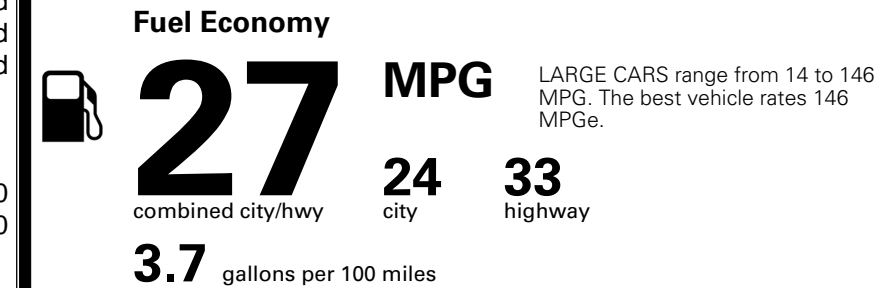

### EPA DOT Fuel Economy and Environment

Gasoline Vehicle

You spend **\$750** more in fuel costs over 5 years compared to the average new vehicle.

Annual fuel cost **\$1,850**