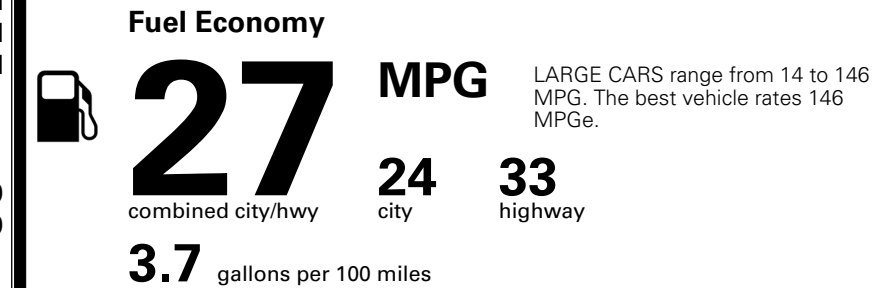

\$ 29,990.00

Included
 Included
 Included

\$495.00
 \$2,200.00

\$200.00

MSRP INCLUDING OPTIONS

\$ 32,885.00

INLAND FREIGHT AND HANDLING

\$ 1,195.00

TOTAL MANUFACTURER'S SUGGESTED RETAIL PRICE ▶

\$ 34,080.00

TOTAL ADDITIONAL WEIGHT: 7.3

EPA DOT Fuel Economy and Environment

Gasoline Vehicle

You spend
\$750
 more in fuel costs
 over 5 years
 compared to the
 average new vehicle.