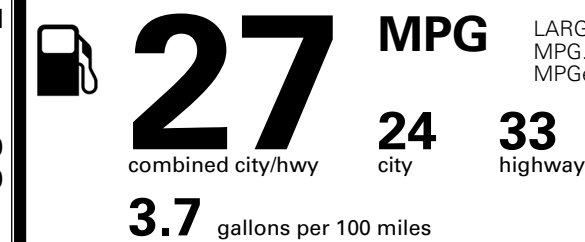

Fuel Economy

You spend

$750

more in fuel costs over 5 years compared to the average new vehicle.

Annual fuel cost
$1,850