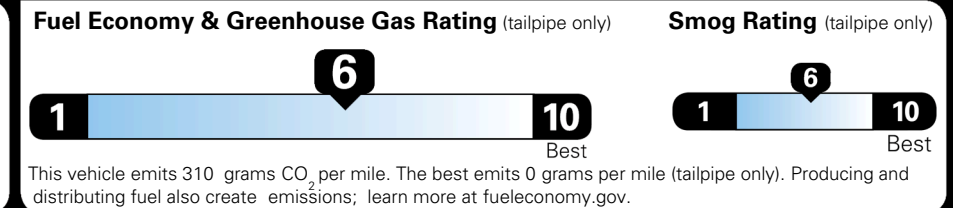

\$ 30,230.00

EPA DOT Fuel Economy and Environment

Gasoline Vehicle

You save
\$0
 in fuel costs
 over 5 years
 compared to the
 average new vehicle.

Annual fuel cost
\$1,700

Actual results will vary for many reasons, including driving conditions and how you drive and maintain your vehicle. The average new vehicle gets 29 MPG and costs \$8,500 to fuel over 5 years. Cost estimates are based on 15,000 miles per year at \$ 3.30 per gallon. MPGe is miles per gasoline gallon equivalent. Vehicle emissions are a significant cause of climate change and smog.