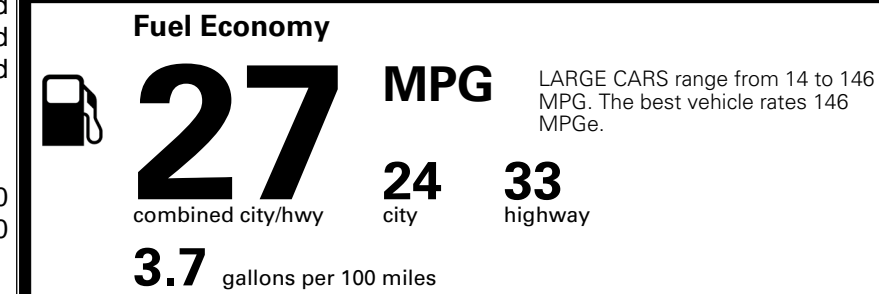

EPA DOT Fuel Economy and Environment

Gasoline Vehicle

You spend $750 more in fuel costs over 5 years compared to the average new vehicle.

Annual fuel cost $1,850