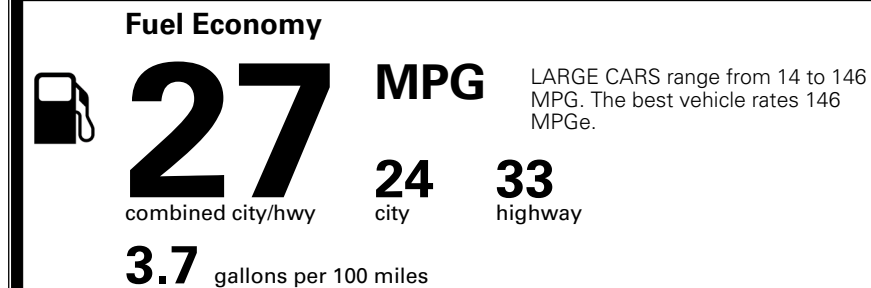

EPA DOT Fuel Economy and Environment

Gasoline Vehicle

You spend $750 more in fuel costs over 5 years compared to the average new vehicle.

Annual fuel cost $1,850