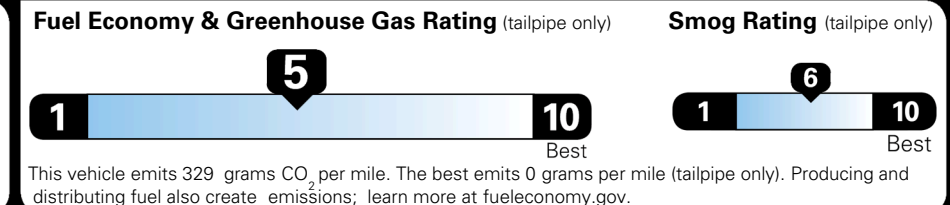

EPA DOT Fuel Economy and Environment

Gasoline Vehicle

You spend \$750 more in fuel costs over 5 years compared to the average new vehicle.

Annual fuel cost \$1,850

Actual results will vary for many reasons, including driving conditions and how you drive and maintain your vehicle. The average new vehicle gets 29 MPG and costs \$8,500 to fuel over 5 years. Cost estimates are based on 15,000 miles per year at \$ 3.30 per gallon. MPGe is miles per gasoline gallon equivalent. Vehicle emissions are a significant cause of climate change and smog.