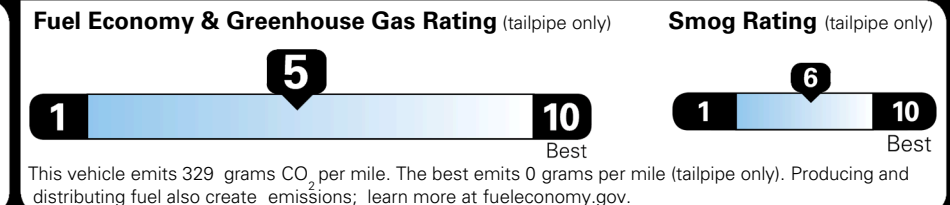

### EPA DOT Fuel Economy and Environment

Gasoline Vehicle

**You spend \$750 more in fuel costs over 5 years** compared to the average new vehicle.

**Annual fuel cost \$1,850**

Actual results will vary for many reasons, including driving conditions and how you drive and maintain your vehicle. The average new vehicle gets 29 MPG and costs \$8,500 to fuel over 5 years. Cost estimates are based on 15,000 miles per year at \$ 3.30 per gallon. MPGe is miles per gasoline gallon equivalent. Vehicle emissions are a significant cause of climate change and smog.