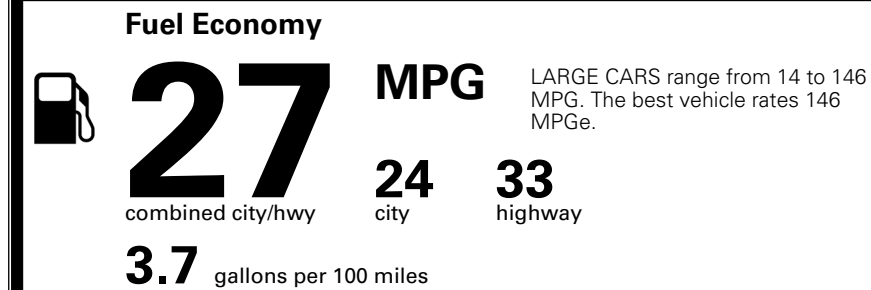

EPA DOT Fuel Economy and Environment

Gasoline Vehicle

You spend $750 more in fuel costs over 5 years compared to the average new vehicle.

Annual fuel cost $1,850