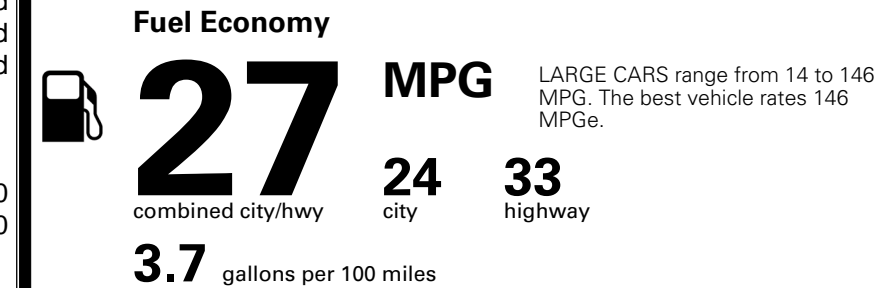

TOTAL MANUFACTURER'S SUGGESTED RETAIL PRICE ▶

\$ 34,080.00

TOTAL ADDITIONAL WEIGHT: 7.3

EPA DOT Fuel Economy and Environment

Gasoline Vehicle

You spend \$750 more in fuel costs over 5 years compared to the average new vehicle.

Annual fuel cost \$1,850

Fuel Economy & Greenhouse Gas Rating (tailpipe only) Smog Rating (tailpipe only)

This vehicle emits 329 grams CO₂ per mile. The best emits 0 grams per mile (tailpipe only). Producing and distributing fuel also create emissions; learn more at fueleconomy.gov.