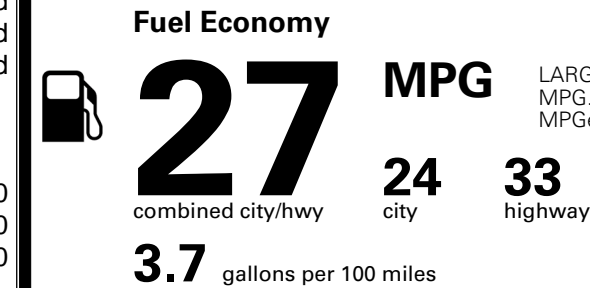

\$ 30,090.00

Included
 Included
 Included

\$695.00
 \$295.00
 \$2,200.00

\$200.00

MSRP INCLUDING OPTIONS

\$ 33,480.00

INLAND FREIGHT AND HANDLING

\$ 1,245.00

TOTAL MANUFACTURER'S SUGGESTED RETAIL PRICE ▶

\$ 34,725.00

TOTAL ADDITIONAL WEIGHT: 7.3

EPA DOT Fuel Economy and Environment

LARGE CARS range from 14 to 146 MPG. The best vehicle rates 146 MPGe.

Gasoline Vehicle