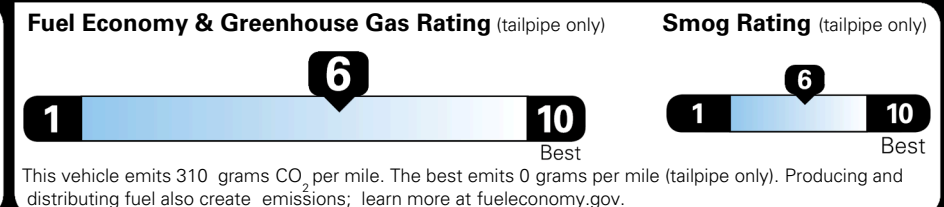

EPA DOT Fuel Economy and Environment

Gasoline Vehicle

You save \$0
 in fuel costs over 5 years compared to the average new vehicle.

Annual fuel cost
\$1,700

Actual results will vary for many reasons, including driving conditions and how you drive and maintain your vehicle. The average new vehicle gets 29 MPG and costs \$8,500 to fuel over 5 years. Cost estimates are based on 15,000 miles per year at \$ 3.30 per gallon. MPGe is miles per gasoline gallon equivalent. Vehicle emissions are a significant cause of climate change and smog.