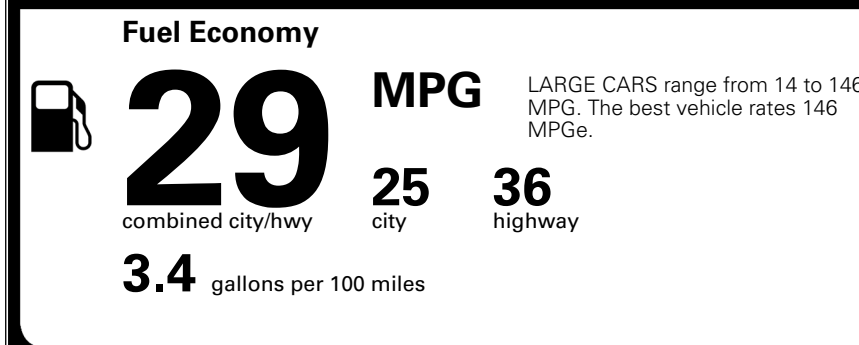

EPA DOT Fuel Economy and Environment

Gasoline Vehicle

You save $0
in fuel costs over 5 years compared to the average new vehicle.

Annual fuel cost
$1,700