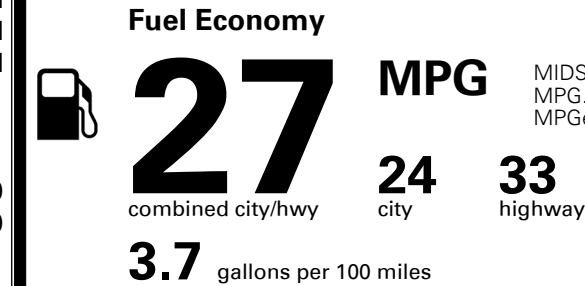

EPA DOT Fuel Economy and Environment

Gasoline Vehicle

MIDSIZE CARS range from 15 to 140 MPG. The best vehicle rates 140 MPGe.

You spend $250 more in fuel costs over 5 years compared to the average new vehicle.

Annual fuel cost $1,950

Fuel Economy & Greenhouse Gas Rating (tailpipe only)