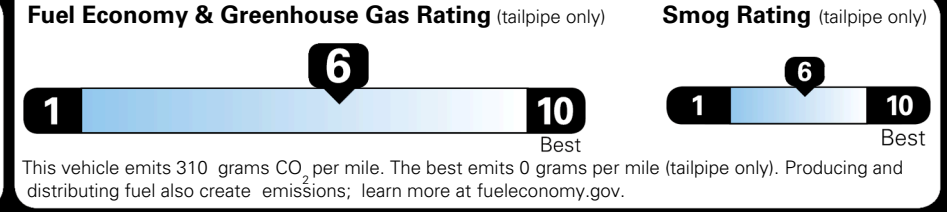

You save $0
in fuel costs over 5 years compared to the average new vehicle.

Annual fuel cost $1,700

Actual results will vary for many reasons, including driving conditions and how you drive and maintain your vehicle. The average new vehicle gets 29 MPG and costs $8,500 to fuel over 5 years. Cost estimates are based on 15,000 miles per year at $ 3.30 per gallon. MPGe is miles per gasoline gallon equivalent. Vehicle emissions are a significant cause of climate change and smog.

fueleconomy.gov
Calculate personalized estimates and compare vehicles