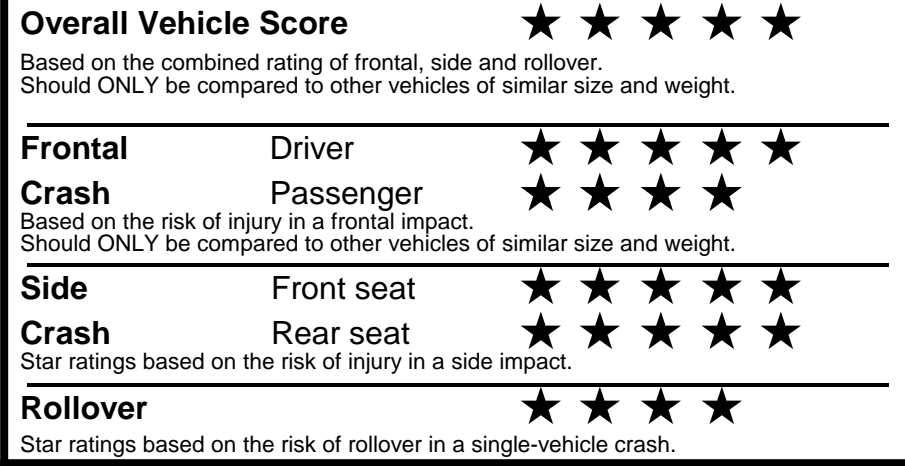

GOVERNMENT 5-STAR SAFETY RATINGS

Star ratings range from 1 to 5 stars (★★★★★) with 5 being the highest.
Source: National Highway Traffic Safety Administration (NHTSA).
www.safercar.gov or 1-888-327-4236

Manufacturer's suggested retail price includes Manufacturer's recommended pre-delivery service. License and title fees, state and local taxes and other dealer installed options and accessories are not included in the manufacturer's suggested retail price.

PARTS CONTENT INFORMATION

FOR VEHICLES IN THIS CAR LINE U.S./CANADIAN PARTS CONTENT: 0 %

MAJOR SOURCES OF FOREIGN PARTS: KOREA: 90%

NOTE: PARTS CONTENT DOES NOT INCLUDE FINAL ASSEMBLY, DISTRIBUTION, OR OTHER NON-PARTS COSTS.

FOR THIS VEHICLE FINAL ASSEMBLY POINT: HWASUNG, KOREA

COUNTRY OF ORIGIN ENGINE (MOTOR): KOREA
TRANSMISSION: KOREA