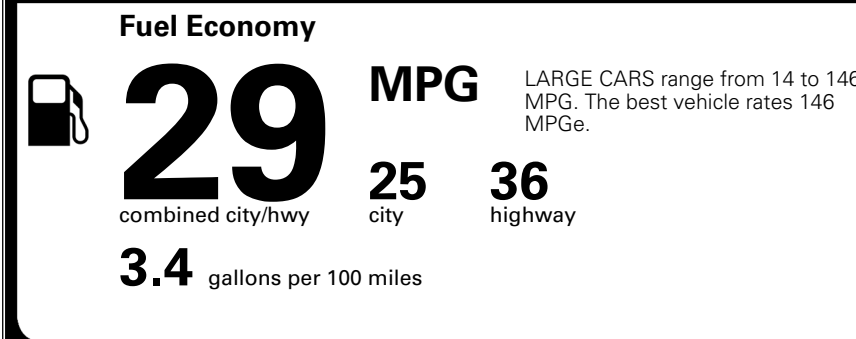

\$2,200.00

\$200.00

\$ 30,890.00

\$ 1,245.00

\$ 32,135.00

**EPA DOT Fuel Economy and Environment**

Gasoline Vehicle

**You save \$0**  
 in fuel costs over 5 years compared to the average new vehicle.