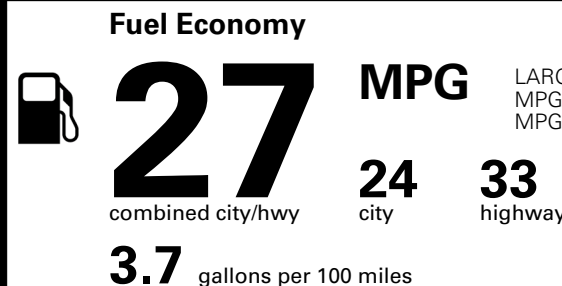

EPA DOT Fuel Economy and Environment

Gasoline Vehicle