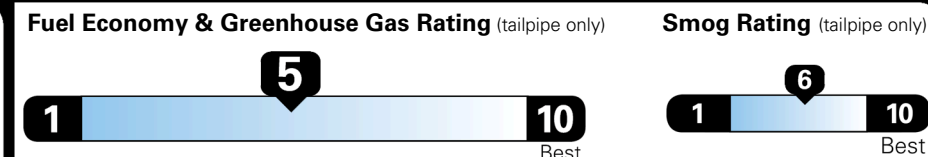

EPA DOT Fuel Economy and Environment

Gasoline Vehicle

You spend
\$750
 more in fuel costs
 over 5 years
 compared to the
 average new vehicle.

Annual fuel cost
\$1,850

This vehicle emits 329 grams CO₂ per mile. The best emits 0 grams per mile (tailpipe only). Producing and distributing fuel also create emissions; learn more at fueleconomy.gov.