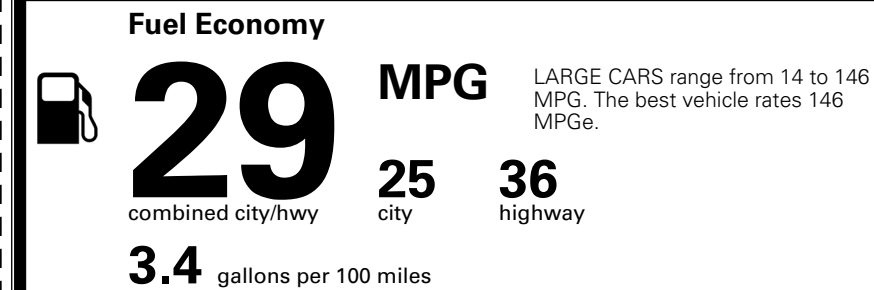

\$ 1,245.00

TOTAL MANUFACTURER'S SUGGESTED RETAIL PRICE ▶

\$ 32,135.00

TOTAL ADDITIONAL WEIGHT: 7.3

EPA DOT Fuel Economy and Environment

Gasoline Vehicle

You save \$0
 in fuel costs over 5 years compared to the average new vehicle.