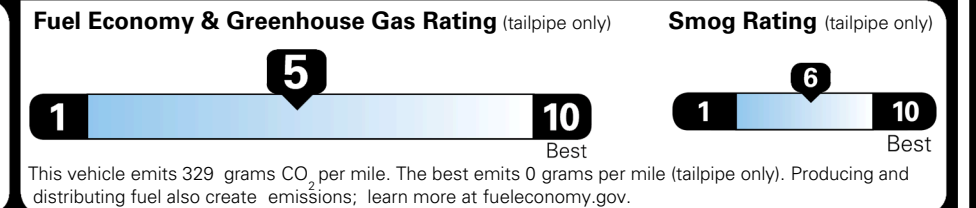

EPA DOT Fuel Economy and Environment

Gasoline Vehicle

You spend \$750 more in fuel costs over 5 years compared to the average new vehicle.

Annual fuel cost \$1,850

Actual results will vary for many reasons, including driving conditions and how you drive and maintain your vehicle. The average new vehicle gets 29 MPG and costs \$8,500 to fuel over 5 years. Cost estimates are based on 15,000 miles per year at \$ 3.30 per gallon. MPGe is miles per gasoline gallon equivalent. Vehicle emissions are a significant cause of climate change and smog.