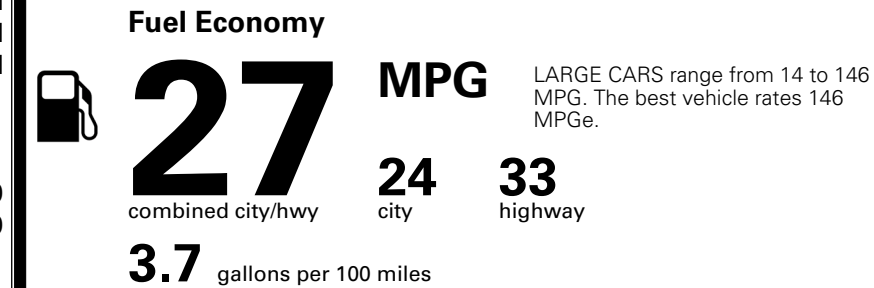

EPA DOT Fuel Economy and Environment

Gasoline Vehicle

You spend $750 more in fuel costs over 5 years compared to the average new vehicle.

Annual fuel cost $1,850