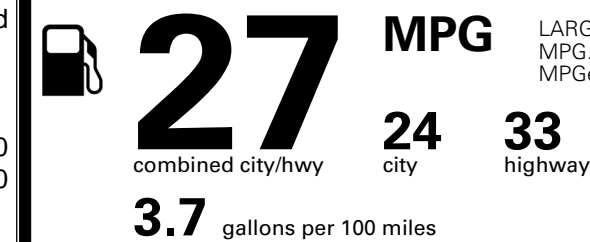

TOTAL MANUFACTURER'S SUGGESTED RETAIL PRICE ▶

\$ 34,430.00

TOTAL ADDITIONAL WEIGHT: 8.7

EPA DOT Fuel Economy and Environment

Fuel Economy

Gasoline Vehicle

You spend **\$750** more in fuel costs over 5 years compared to the average new vehicle.

Annual fuel cost **\$1,850**

Fuel Economy & Greenhouse Gas Rating (tailpipe only)

Smog Rating (tailpipe only)

This vehicle emits 329 grams CO₂ per mile. The best emits 0 grams per mile (tailpipe only). Producing and distributing fuel also create emissions; learn more at fueleconomy.gov.