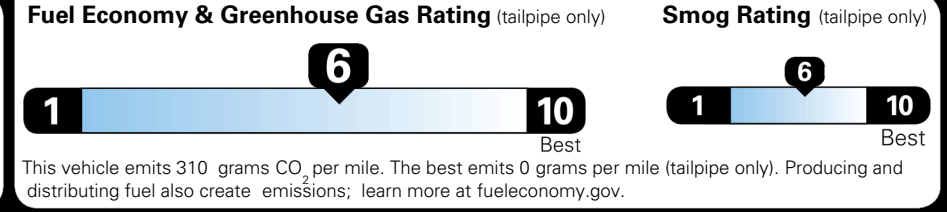

You save $0
in fuel costs over 5 years compared to the average new vehicle.

Annual fuel cost $1,700

Actual results will vary for many reasons, including driving conditions and how you drive and maintain your vehicle. The average new vehicle gets 29 MPG and costs $8,500 to fuel over 5 years. Cost estimates are based on 15,000 miles per year at $ 3.30 per gallon. MPGe is miles per gasoline gallon equivalent. Vehicle emissions are a significant cause of climate change and smog.

fueleconomy.gov
Calculate personalized estimates and compare vehicles

Smartphone QR Code