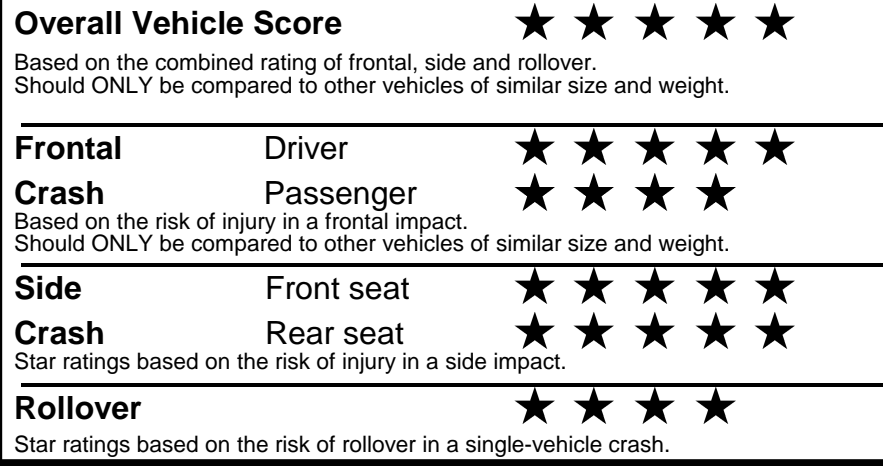

fueleconomy.gov
 Calculate personalized estimates and compare vehicles

Smartphone QR Code

GOVERNMENT 5-STAR SAFETY RATINGS

Star ratings range from 1 to 5 stars (★★★★★) with 5 being the highest.
 Source: National Highway Traffic Safety Administration (NHTSA).
www.safercar.gov or 1-888-327-4236