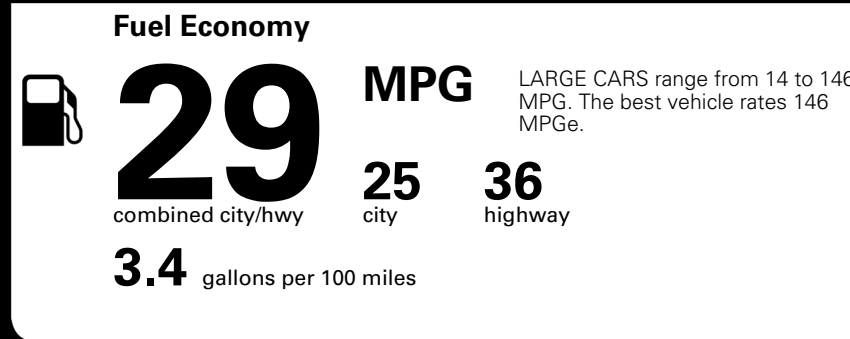

\$ 31,680.00

INLAND FREIGHT AND HANDLING

\$ 1,245.00

TOTAL MANUFACTURER'S SUGGESTED RETAIL PRICE ▶

\$ 32,925.00

TOTAL ADDITIONAL WEIGHT: 7.3

*Additional terms and conditions apply.
 **Kia Connect may be currently unavailable for some Model Year 2022 and newer vehicles sold or purchased in Massachusetts; please see owners.kia.com for more information.
 NOTE: When you purchase this vehicle, Kia America, Inc. collects personal information you provide to the dealership. For information on our collection and use of personal information and your rights, please see our Privacy Policy on www.kia.com.

EPA DOT Fuel Economy and Environment

Gasoline Vehicle

You save \$0
 in fuel costs over 5 years compared to the average new vehicle.

Annual fuel cost \$1,700

Actual results will vary for many reasons, including driving conditions and how you drive and maintain your vehicle. The average new vehicle gets 29 MPG and costs \$8,500 to fuel over 5 years. Cost estimates are based on 15,000 miles per year at \$ 3.30 per gallon. MPGe is miles per gasoline gallon equivalent. Vehicle emissions are a significant cause of climate change and smog.