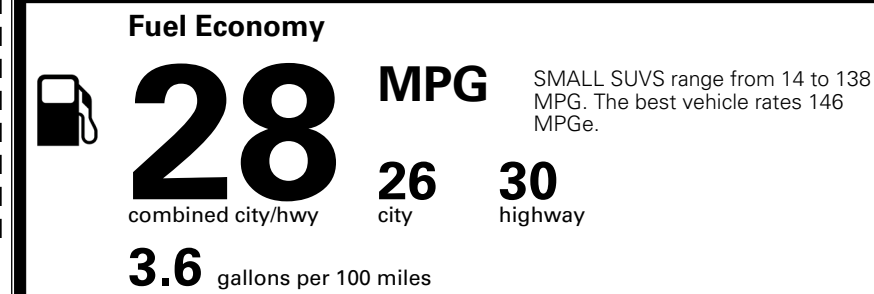

*Additional terms and conditions apply.

**Kia Connect may be currently unavailable for some Model Year 2022 and newer vehicles sold or purchased in Massachusetts; please see owners.kia.com for more information.

NOTE: When you purchase this vehicle, Kia America, Inc. collects personal information you provide to the dealership. For information on our collection and use of personal information and your rights, please see our Privacy Policy on www.kia.com.

MANUFACTURER'S SUGGESTED RETAIL PRICE ▶

COMPARE X-LINE S AWD FEATURES

Added to/in place of standard S AWD features
- X-Line Exterior Styling
- LED Fog Lights
- LED Rear Combination Lights
- Roof Rails
- SynTex Seating Material
- Rear Center Armrest w/ Cupholders
- Dual Illuminated Vanity Mirrors

ADDITIONAL INSTALLED EQUIPMENT: (In addition to or in place of standard features)

X-Line S Premium Package
- Panoramic Sunroof w/ Power Sunshade
- Smart Power Liftgate
- Dual-Zone Auto Climate Control w/ 5" Display
- Rear Air Vents
- Heated Steering Wheel
Carpeted Floor Mats

MSRP INCLUDING OPTIONS

INLAND FREIGHT AND HANDLING

TOTAL MANUFACTURER'S SUGGESTED RETAIL PRICE ▶

TOTAL ADDITIONAL WEIGHT: 7.2

$ 28,990.00

Included
Included
Included
Included
Included
Included
Included

$2,000.00

$200.00

$ 32,685.00

EPA DOT Fuel Economy and Environment

Gasoline Vehicle

You spend $250 more in fuel costs over 5 years
compared to the average new vehicle.

Annual fuel cost $1,650