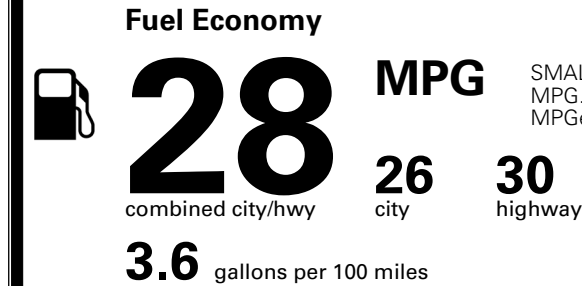

MSRP INCLUDING OPTIONS

\$ 29,535.00

INLAND FREIGHT AND HANDLING

\$ 1,495.00

TOTAL MANUFACTURER'S SUGGESTED RETAIL PRICE ▶

\$ 31,030.00

*Additional terms and conditions apply.

**Kia Connect may be currently unavailable for some Model Year 2022 and newer vehicles sold or purchased in Massachusetts; please see owners.kia.com for more information.

TOTAL ADDITIONAL WEIGHT:

EPA DOT Fuel Economy and Environment

Gasoline Vehicle

SMALL SUVs range from 14 to 138 MPG. The best vehicle rates 146 MPGe.

You spend \$250 more in fuel costs over 5 years compared to the average new vehicle.