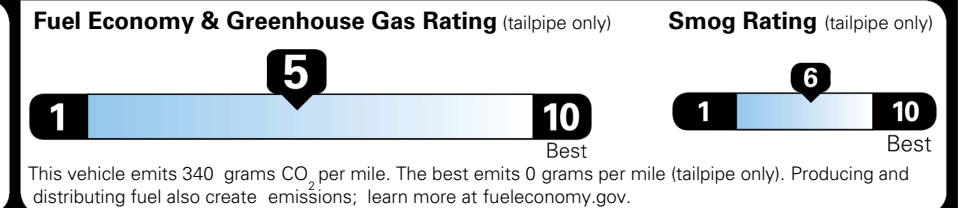

EPA DOT Fuel Economy and Environment

Gasoline Vehicle

Fuel Economy

26 MPG
combined city/hwy

24 MPG
city

30 MPG
highway

3.8 gallons per 100 miles

SMALL SUVs range from 14 to 138 MPG. The best vehicle rates 146 MPGe.

You spend $1,000 more in fuel costs over 5 years
compared to the average new vehicle.

Annual fuel cost $1,800