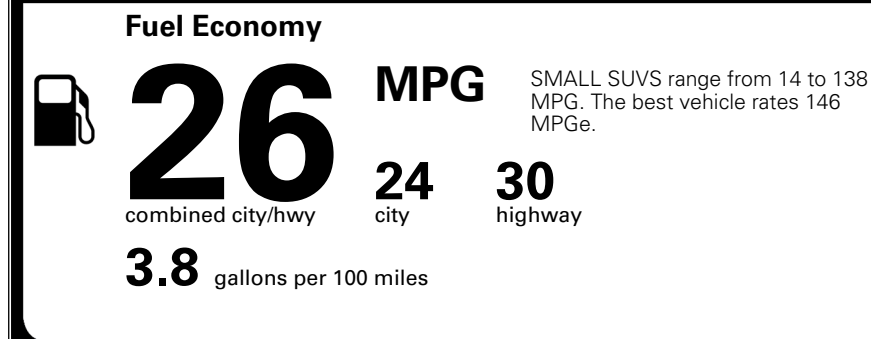

EPA DOT Fuel Economy and Environment

Gasoline Vehicle

You spend \$1,000 more in fuel costs over 5 years
 compared to the average new vehicle.

Annual fuel cost \$1,800

Actual results will vary for many reasons, including driving conditions and how you drive and maintain your vehicle. The average new vehicle gets 29 MPG and costs \$8,000 to fuel over 5 years. Cost estimates are based on 15,000 miles per year at \$ 3.10 per gallon. MPGe is miles per gasoline gallon equivalent. Vehicle emissions are a significant cause of climate change and smog.