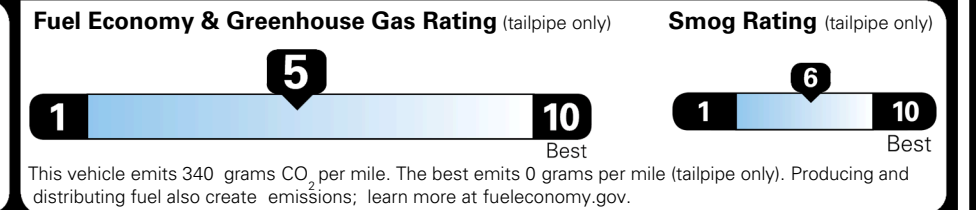

\$2,500.00

MSRP INCLUDING OPTIONS

\$ 35,510.00

INLAND FREIGHT AND HANDLING

\$ 1,495.00

TOTAL MANUFACTURER'S SUGGESTED RETAIL PRICE ▶

\$ 37,005.00

TOTAL ADDITIONAL WEIGHT: 7.2

EPA DOT Fuel Economy and Environment

Gasoline Vehicle

You spend \$1,000 more in fuel costs over 5 years
 compared to the average new vehicle.

Annual fuel cost \$1,800

Actual results will vary for many reasons, including driving conditions and how you drive and maintain your vehicle. The average new vehicle gets 29 MPG and costs \$8,000 to fuel over 5 years. Cost estimates are based on 15,000 miles per year at \$ 3.10 per gallon. MPGe is miles per gasoline gallon equivalent. Vehicle emissions are a significant cause of climate change and smog.