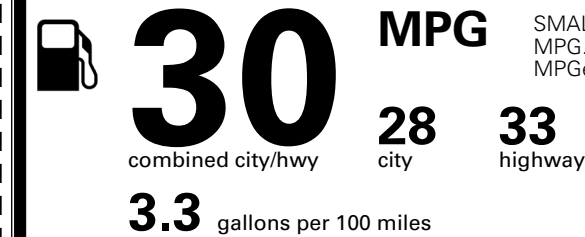

TOTAL ADDITIONAL WEIGHT: 7.2

EPA DOT Fuel Economy and Environment

Gasoline Vehicle

Fuel Economy

You save
\$250

in fuel costs
 over 5 years
 compared to the
 average new vehicle.

Annual fuel cost
\$1,550

Fuel Economy & Greenhouse Gas Rating (tailpipe only)