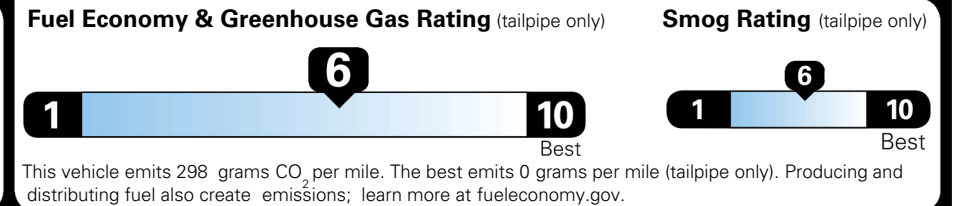

TOTAL ADDITIONAL WEIGHT: 7.2

EPA DOT Fuel Economy and Environment

Gasoline Vehicle

You save \$250
 in fuel costs over 5 years compared to the average new vehicle.

Annual fuel cost \$1,550

Actual results will vary for many reasons, including driving conditions and how you drive and maintain your vehicle. The average new vehicle gets 29 MPG and costs \$8,000 to fuel over 5 years. Cost estimates are based on 15,000 miles per year at \$ 3.10 per gallon. MPGe is miles per gasoline gallon equivalent. Vehicle emissions are a significant cause of climate change and smog.