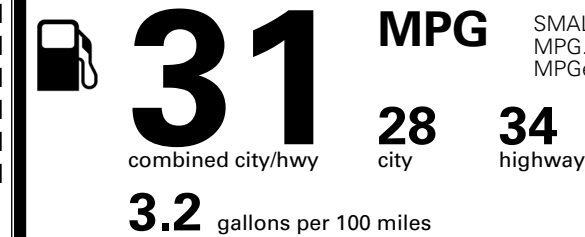

EPA DOT Fuel Economy and Environment

Gasoline Vehicle

Fuel Economy

SMALL SUVs range from 14 to 125 MPG. The best vehicle rates 146 MPGe.

You save
\$500

in fuel costs
 over 5 years
 compared to the
 average new vehicle.