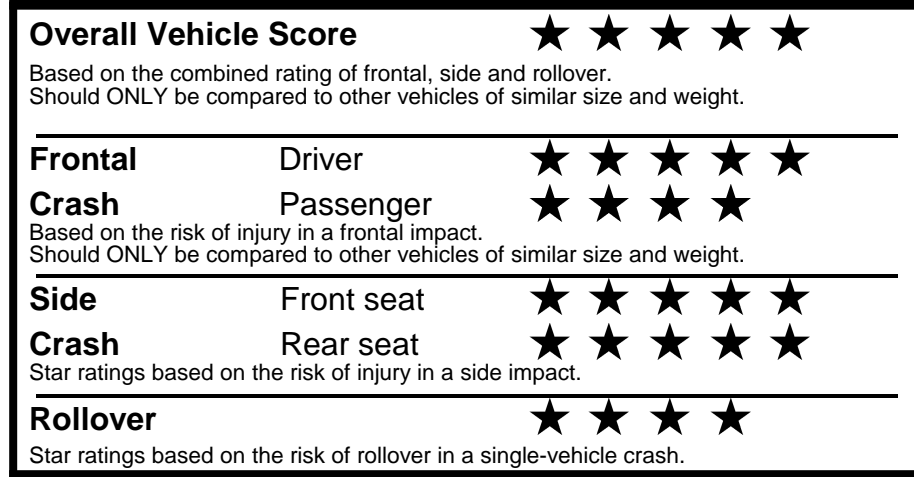

fueleconomy.gov

Calculate personalized estimates and compare vehicles

GOVERNMENT 5-STAR SAFETY RATINGS

Star ratings range from 1 to 5 stars (★★★★★) with 5 being the highest.
 Source: National Highway Traffic Safety Administration (NHTSA).
www.safercar.gov or 1-888-327-4236