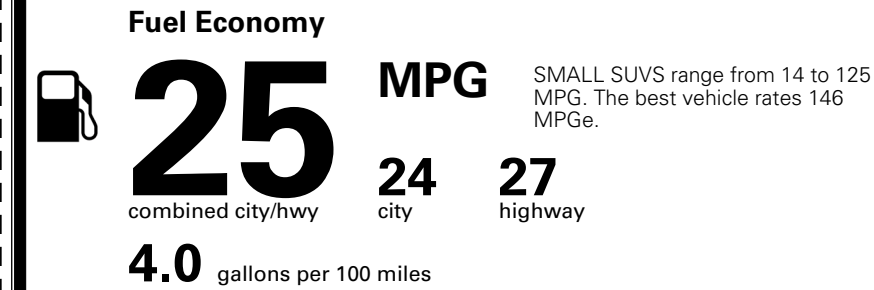

MANUFACTURER'S SUGGESTED RETAIL PRICE ▶

$ 31,490.00

COMPARE SX TURBO AWD FEATURES

Added to/in place of standard EX AWD features

- 1.6L Turbocharged GDI 4-Cylinder Engine
- 8-Speed Automatic Transmission
- Electronic Parking Brake
- 18" Alloy Wheels
- LED Projector Headlights
- LED Fog Lights
- Bose Premium Audio System
- Smart Cruise Control w/ Stop & Go
- Highway Driving Assist
- Fwd Collision-Avoidance Assist-Junction Turning

Included
Included
Included
Included
Included
Included
Included
Included
Included
Included

ADDITIONAL INSTALLED EQUIPMENT:
(In addition to or in place of standard features)
Pluton Blue / Black Roof Paint
Carpeted Floor Mats

$395.00
$200.00

MSRP INCLUDING OPTIONS

$ 32,085.00

INLAND FREIGHT AND HANDLING

$ 1,495.00

TOTAL MANUFACTURER'S SUGGESTED RETAIL PRICE ▶

$ 33,580.00

TOTAL ADDITIONAL WEIGHT: 5.8

*Additional terms and conditions apply.
**Kia Connect may be currently unavailable for some Model Year 2022 and newer vehicles sold or purchased in Massachusetts; please see owners.kia.com for more information.
NOTE: When you purchase this vehicle, Kia America, Inc. collects personal information you provide to the dealership. For information on our collection and use of personal information and your rights, please see our Privacy Policy on www.kia.com.

EPA DOT Fuel Economy and Environment

Gasoline Vehicle

You spend **$1,500** more in fuel costs over 5 years compared to the average new vehicle.

Annual fuel cost **$2,000**