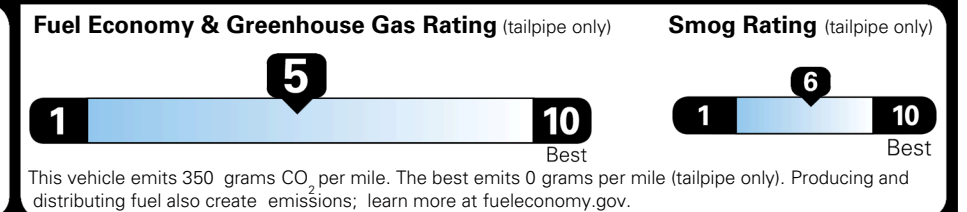

EPA DOT Fuel Economy and Environment

Gasoline Vehicle

You spend **\$1,500** more in fuel costs over 5 years compared to the average new vehicle.

Annual fuel cost **\$2,000**

Actual results will vary for many reasons, including driving conditions and how you drive and maintain your vehicle. The average new vehicle gets 29 MPG and costs \$8,500 to fuel over 5 years. Cost estimates are based on 15,000 miles per year at \$ 3.30 per gallon. MPGe is miles per gasoline gallon equivalent. Vehicle emissions are a significant cause of climate change and smog.